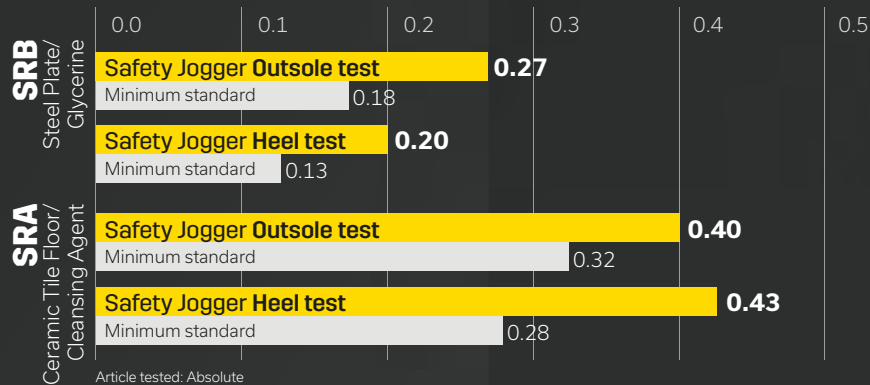

+

SRB

SRB slip-resistant soles are tested on smooth steel covered with glycerol.

=

SRC

SRC slip-resistant soles pass both SRA and SRB slip resistance tests.

Or in short: if the sole passes the SRA and SRB tests, it gets the SRC standard. You will notice that almost every Safety Jogger shoe is provided with an **SRC slip-resistant sole**. Safety Jogger's slip-resistant soles pass both tests with glance and **exceed the minimum standards by far**.