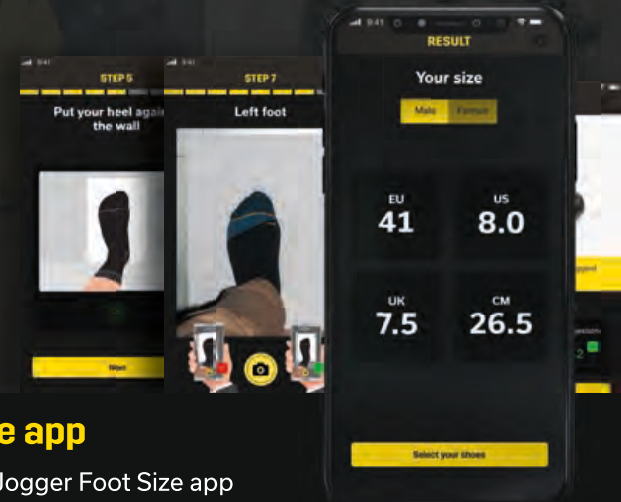

Foot Size app

The Safety Jogger Foot Size app is a tool that consumers can use to select their correct shoe size, which will avoid returns and administration and which will provide dealers with more insights into their customer base. The app can be customized to show the colors and logos of your business. Download it from the App Store or Google Play Store.