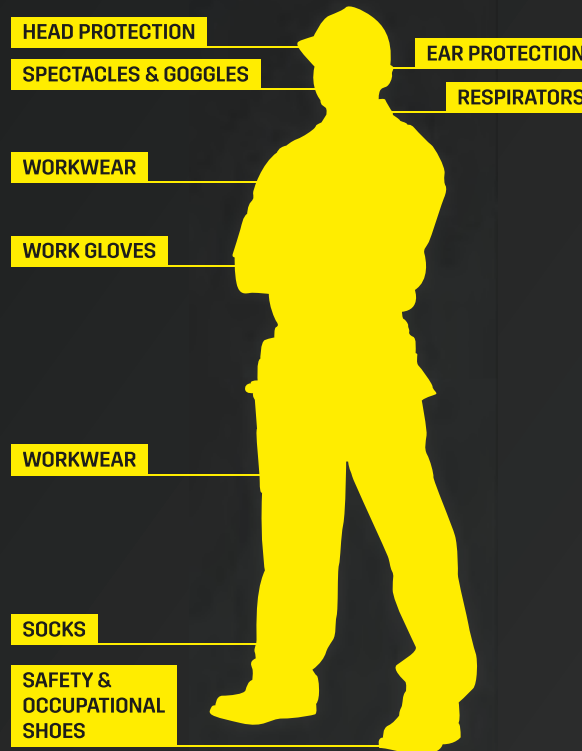

Protection from head to toe

Safety Jogger WORKS.

To provide protective **solutions for anyone, anywhere and anytime.**

What started with certified safety shoes, socks and gloves has now expanded into a **complete range of personal protective equipment.** Because we want to meet every consumer's need. We want to provide total protection against work hazards. We want to offer a **one-stop solution from head to toe.**

All products are engineered in **Europe** by top specialists with in-depth product knowledge and hundreds of years of accumulated experience. We extensively **test** our products in our **own lab** to guarantee they meet the highest norms and standards.

The result? An evergreen, modern and complete collection for various industries that is qualitative yet affordable. One that protects the entire body: from our well-known **footwear, socks and gloves** to our brand-new **workwear, eyewear, head protection, ear protection and respirators.**

Our promise towards our customers

- ✓ One-stop solution from head to toe
- ✓ Always in stock
- ✓ Immediate delivery
- ✓ Strong distribution channels
- ✓ Excellent customer support
- ✓ Online dealer platform
- ✓ Elaborate marketing support
- ✓ E-learning platform
- ✓ Worldwide availability
- ✓ Good quality at a competitive price

Vision & mission

Vision

Delivering constant innovation in PPE by utilizing advanced technology and over 70 years of development experience.

Mission

Offering head-to-toe protection for every workplace, renowned for its modern design, competitive pricing and excellent quality.

Ambition

Building the best professional PPE company in the world, with unparalleled speed to market, innovation and value creation.