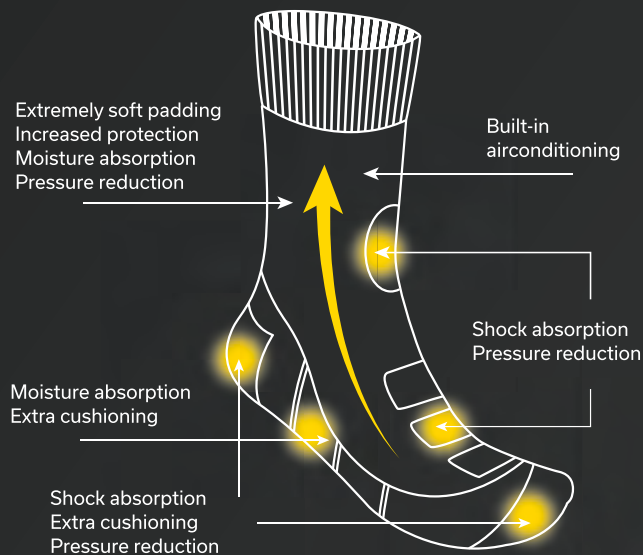

Made of
recycled materials

Even the best shoes won't deliver on their promised comfort if you don't wear **the right socks.**

Your feet contain more sweat glands than any other part of the body. That's why we developed our high-performing and sustainable bamboo socks. Made from **77% bamboo fiber**, they keep your feet dry and guarantee unparalleled comfort that lasts all day.

Benefits of the bamboo fiber:

Engineered with different functional zones to deliver high-tech comfort:

✓ **Eco friendly**

Bamboo requires no pesticides to grow and only 1/3 of water compared to cotton

✓ **Sustainable**

Bamboo can grow 4 feet per day and replenishes itself when harvested

✓ **Extra absorbent**

Wicks moisture away from the skin and keeps your feet dry

✓ **Thermoregulating**

Cool in summer and warm in winter