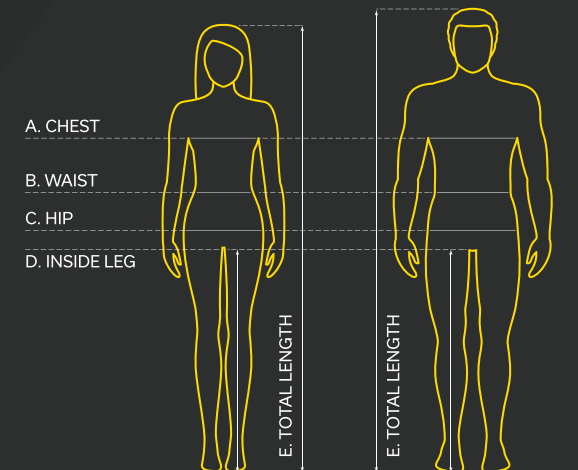

Men Trousers & shorts

SIZE	40	42	44	46	48	50	52	54	56	58	60	62
B. WAIST	66 - 70	70 - 74	74 - 78	78 - 82	82 - 86	86 - 90	90 - 94	94 - 99	99 - 105	105 - 110	110 - 114	114 - 119
C. HIP	82 - 86	86 - 90	90 - 94	94 - 98	98 - 102	102 - 106	106 - 110	110 - 114	114 - 118	118 - 122	122 - 126	126 - 130
D. INSIDE LEG	77 - 81	77 - 81	78 - 82	79 - 83	80 - 84	81 - 85	82 - 86	83 - 87	84 - 88	84 - 88	84 - 88	84 - 88
E. TOTAL LENGTH	176 - 180		176 - 180		176 - 180		182 - 186		182 - 186		182 - 186	182 - 186

Women Jackets & tops

SIZE	XS	S	M	L	XL
A. CHEST	74 - 82	82 - 90	90 - 98	98 - 107	107 - 119
C. HIP	86 - 92	92 - 98	98 - 104	104 - 112	112 - 122

Women Trousers & shorts

SIZE	32	34	36	38	40	42	44	46	48	50
B. WAIST	63 - 66	66 - 69	69 - 72	72 - 76	76 - 80	80 - 84	84 - 88	88 - 92	92 - 98	98 - 104
C. HIP	86 - 89	89 - 92	92 - 95	95 - 98	98 - 101	101 - 104	104 - 108	108 - 112	112 - 116	116 - 120
D. INSIDE LEG	76 - 84	76 - 84	76 - 84	76 - 84	76 - 84	75 - 83	75 - 83	75 - 83	75 - 83	74 - 82
E. TOTAL LENGTH	164 - 172		164 - 172		164 - 172		164 - 172		164 - 172	

A. CHEST

Measure horizontally across the widest part of the chest. Make sure the measuring tape is held straight across the back and do not pull the tape too tight.

B. WAIST

Men: measure horizontally at belly button height.

Women: measure horizontally across the narrowest part of the waist.

C. HIP

Measure horizontally across the widest part of the hips.

D. INSIDE LEG

Measure from the crotch to just below the ankle bone. Make sure the measuring tape is stretched.

E. TOTAL LENGTH

Measure the distance from the ground to the top of the head. Stand upright and do not wear shoes.