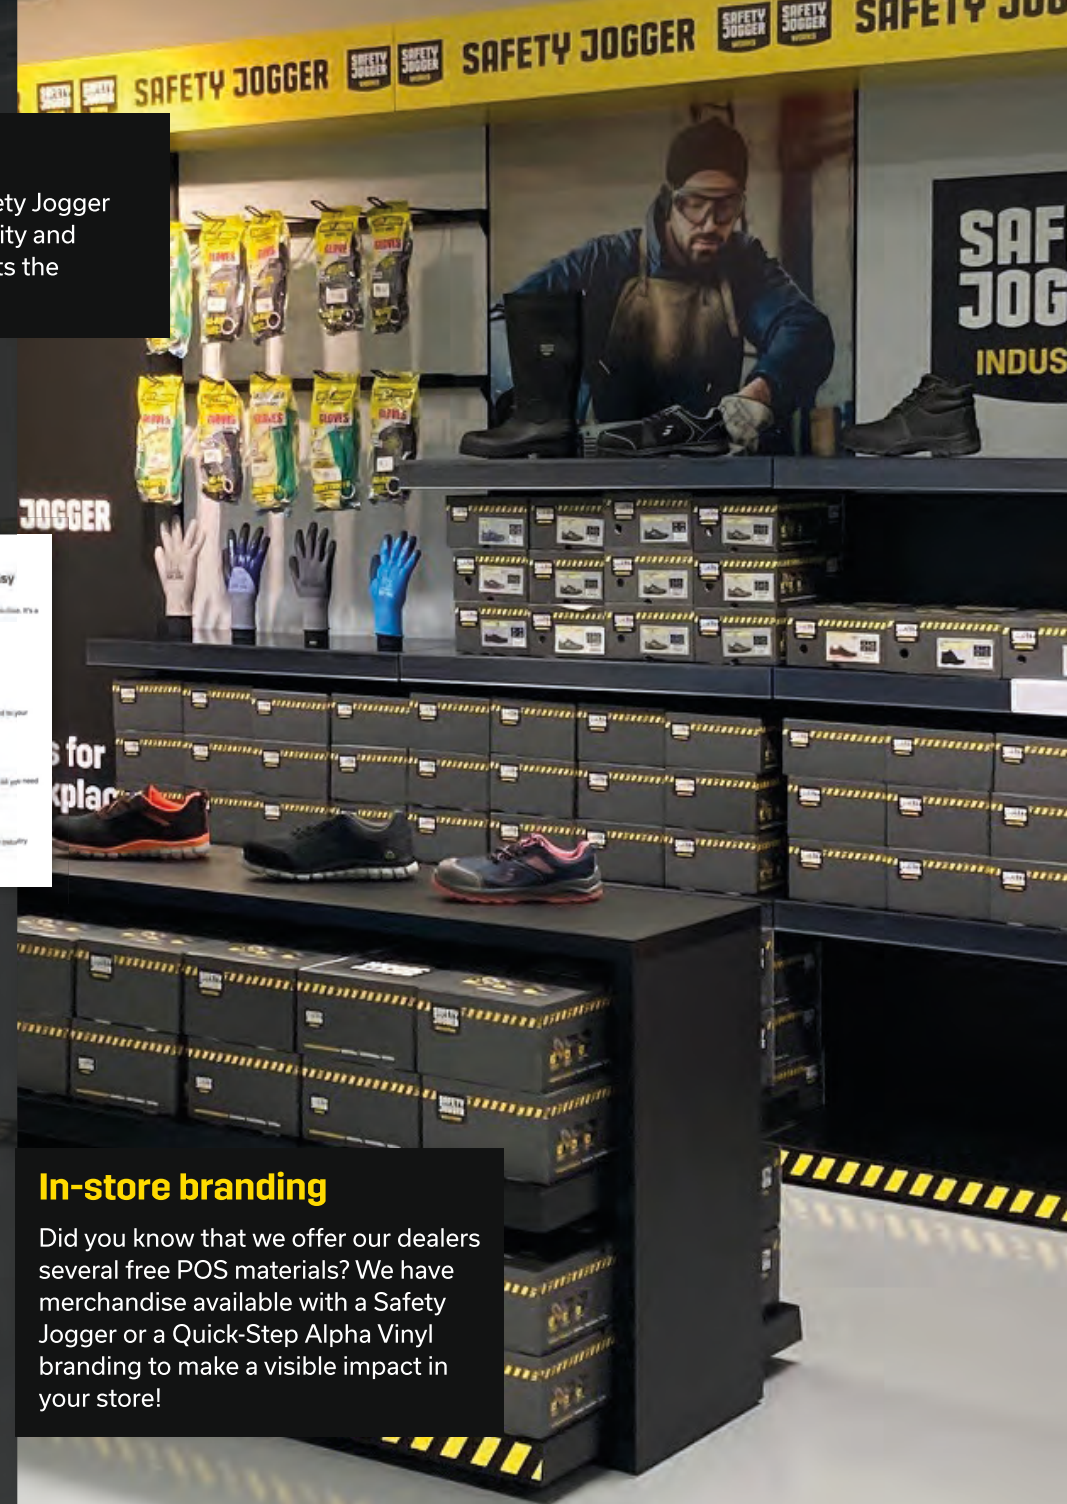

A personal advertising creator

A free advertising tool to create your own advertisements and flyers in no time. Choose between an official promotion or make your own customized promotion.

Personal advertising

Create your own advertisements in a few easy steps

✔ It's this unique tool. Safety Jogger lets you create personalized advertisement campaigns. It's a completely free service that we offer to support our customers.

- Choose a template
- Insert your images
- Fill your text
- Add your company logo
- Add your company information

Send your flyer

Within a few minutes, your personalized advertisement will be available for you to send to your customers.

Choose a representation by 4 lines

Official promotion

Representative of a selected official Safety Jogger promotion campaign. All you need to do is add your personal details.

Customized promotion

Create the personal content you want to advertise, send an official promotion and add your personal details.

A marketing section

With product & lifestyle images, videos, marketing tools, technical knowledge and all the content you need to maximize your sales

In-store branding

Did you know that we offer our dealers several free POS materials? We have merchandise available with a Safety Jogger or a Quick-Step Alpha Vinyl branding to make a visible impact in your store!