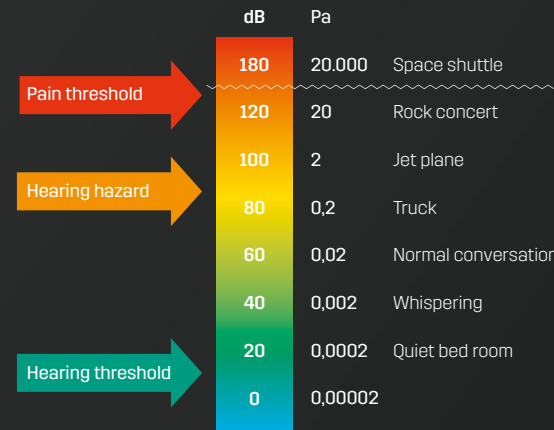

Don't give hazards a head start

Head-to-toe protection? We take that quite literally!

Alongside our safety footwear and workwear, we also offer head protection for every workplace.

Our range includes:

- ✓ **Helmets** to protect the head from falling objects
- ✓ **Safety glasses and goggles** to protect the eyes from particles, chemicals and high-energy light
- ✓ **Earmuffs and plugs** to protect the hearing from damaging noises
- ✓ **Respirators** to protect from harmful solid and liquid particles.

Important numbers when choosing ear protection

What is considered excessive noise?

Sound is measured in decibels (dB). But what decibel levels are safe and which sounds can damage the ear?

- ✓ **<70 dB**: safe sounds that typically don't cause any hearing damage
- ✓ **>70 dB**: sounds that may damage your hearing after a certain amount of time
- ✓ **>120 dB**: sounds that cause immediate harm to your ears