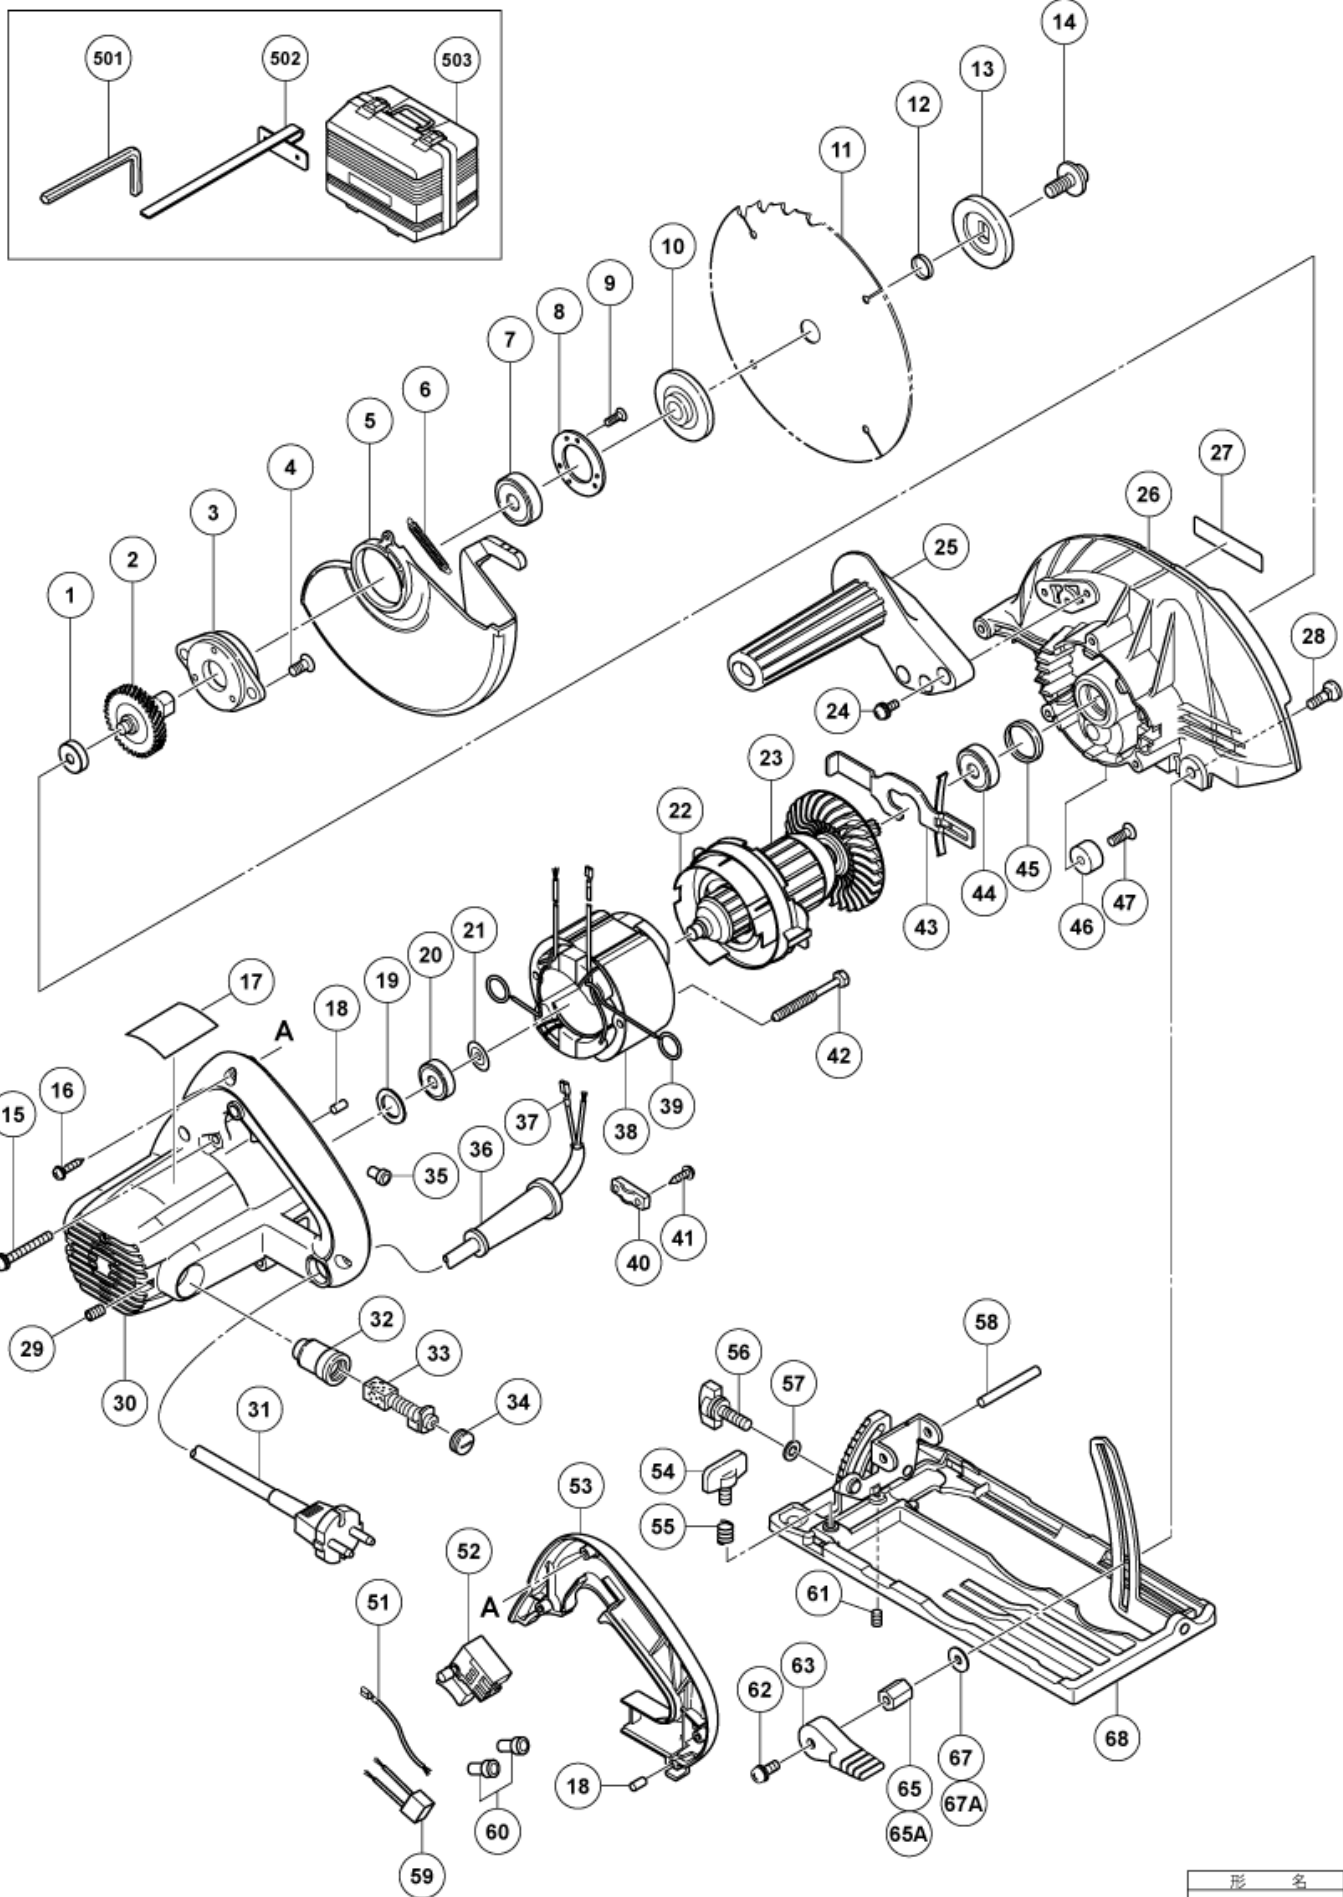

nÂ°	Artikel	Aantal gebruikt
52	337724 SWITCH	1
53	331261 HANDLE COVER	1
54	307898 WING BOLT M6X18	1
55	941056 SPRING	1
56	307937 WING BOLT (A)	1
56	308364 WING BOLT (A)	1
57	948167 SUPER LOCK WASHER M6	1
58	949750 ROLL PIN D6X50 (10 PCS) (OLD 949750Z)	1
59	930039 NOISE SUPPRESSOR	1
60	959141 CONNECTOR 50092 (10 PCS) (OLD 939558)	2
61	308109 SLOTTED HD.SET SCREW M6X8 (SEAL LOCK)	0
62	322260 SEAL LOCK SCREW M6X14 (W/SP WASHERS)	1
63	323923 LEVER (A)	1
65A	331267 LOCK NUT	1
65	328048 LOCK NUT	1
67A	320975 WASHER	1
67	329933 WASHER (C)	1
68	331270 BASE ASS'Y	1
68	331271 BASE ASS'Y	1
501	944459 HEX. BAR WRENCH 5MM	1
502	302756 GUIDE	1
503	331671 PLASTIC CARRYING CASE C7SS	1
601	302981 DUST COLLECTOR SET (D)	1
602	322099 WASHER (A) FOR NZL & AUS	0

Rev.2

形名
C7SS