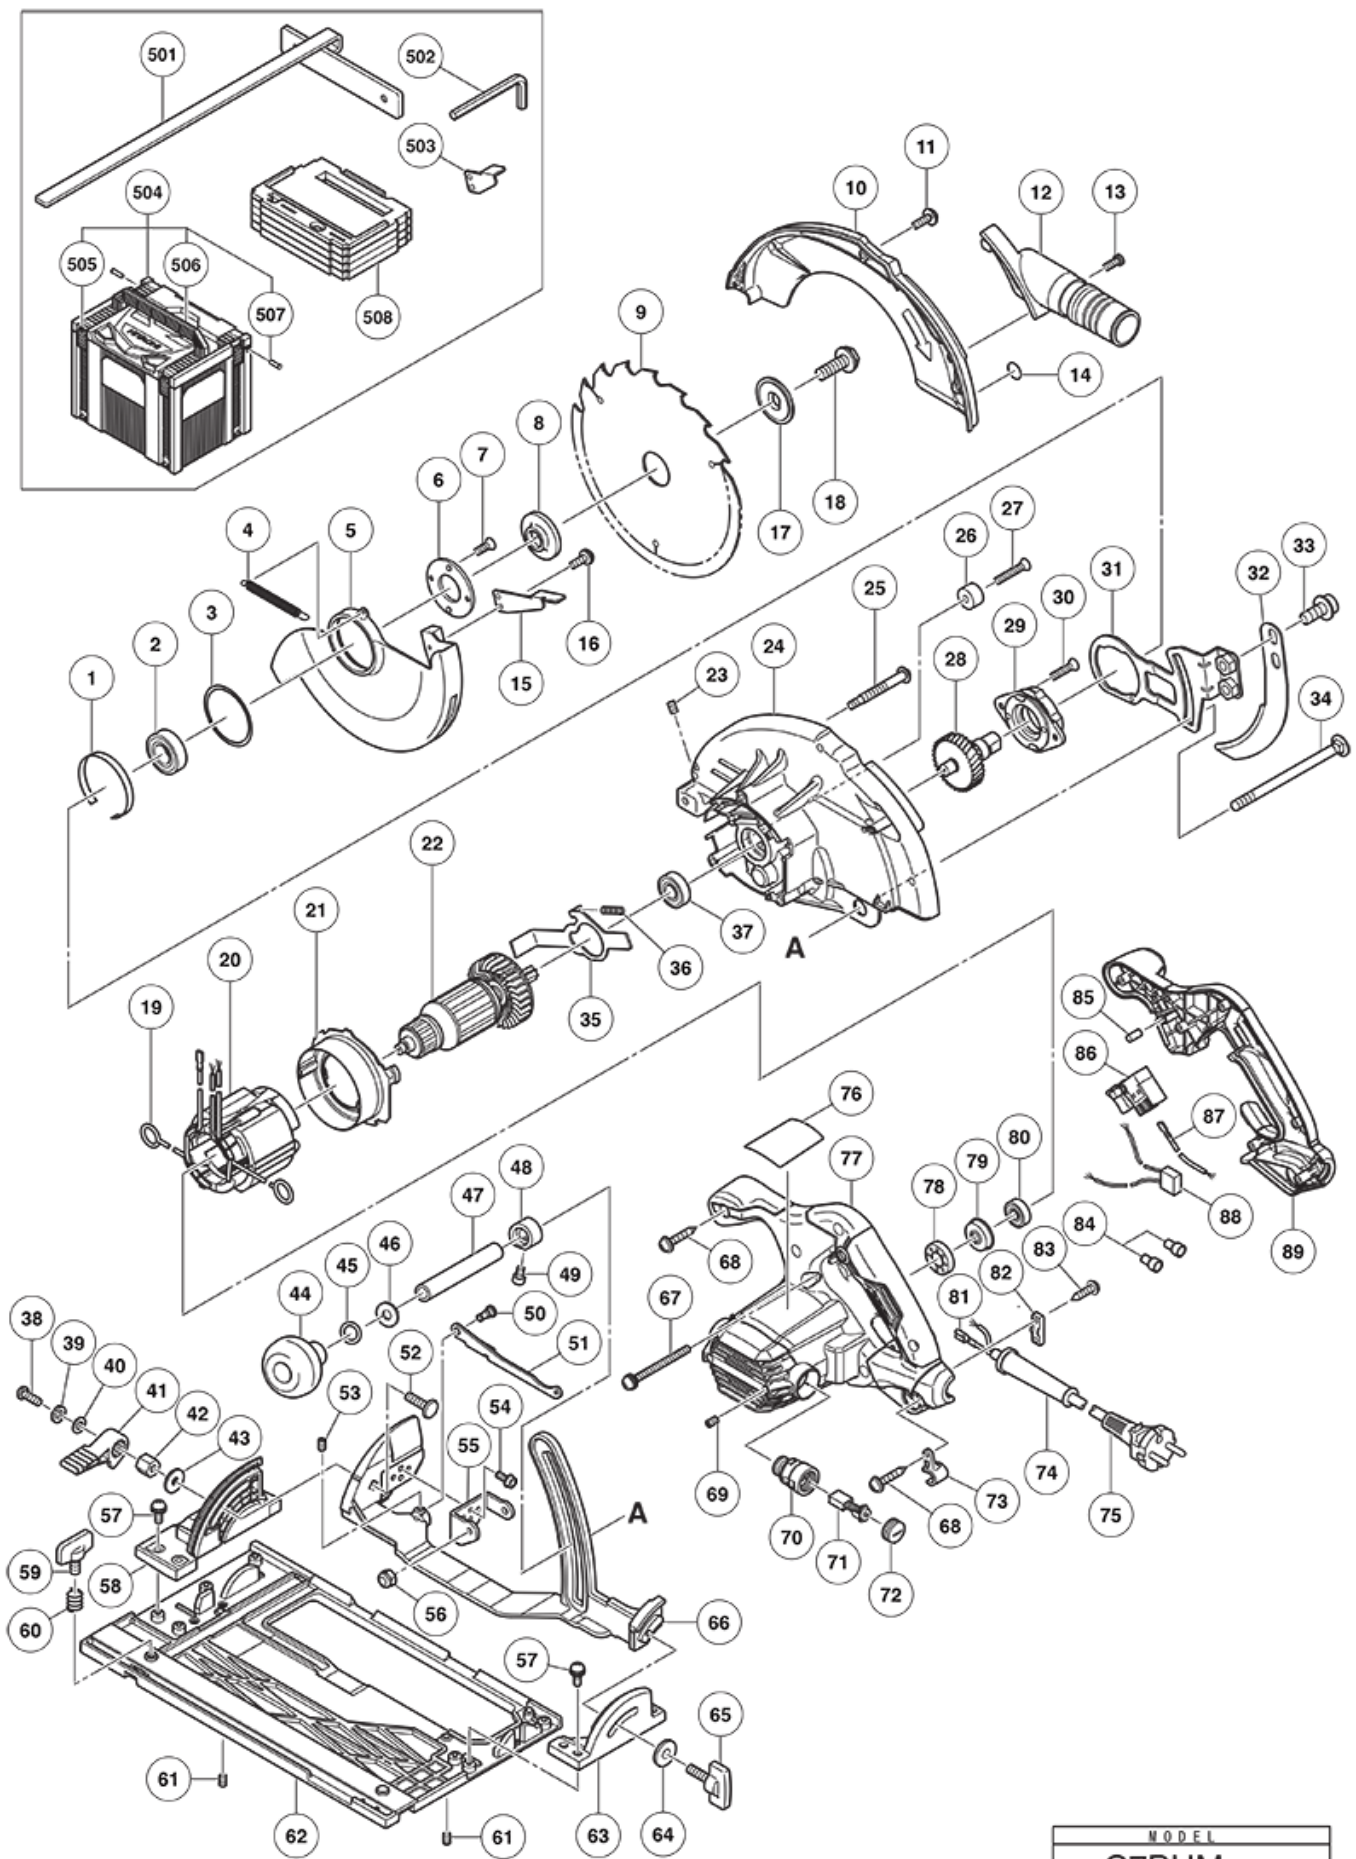

nÂ°	Artikel	Aantal gebruikt
	STANDARD ACCESSORIES	0
1	998887 LINER	1
2	327694 BALL BEARING 6003VVCM (NYLON RETAINER)	1
3	370591 WASHER NEW	1
4	370373 RETURN SPRING NEW	1
5	370356 LOWER GUARD NEW	1
6	302435 BEARING HOLDER	1
7	990430 SEAL LOCK FLAT HD. SCREW M4X10	2
8	370272 WASHER (A) NEW	1
9	324668 TCT SAW BLADE 190MM-D30 HOLE-NT18	1
10A	370354 SAW COVER NEW	1
11	951039 MACHINE SCREW (W/SP.WASHER) M4X12	3
12	997247 DUST COLLECTOR	1
14	NAME PLATE (BRAKE)	1
15	370542 LEVER (OLD 302464)	1
17	370279 WASHER (B) NEW	1
18	324662 HEX.SOCKET HD.BOLT M8X15,5	1
19	930703 BRUSH TERMINAL	2
20	340946E STATOR ASS'Y 220-230 VOLT NEW	1
21	370342 FAN GUIDE NEW	1
22	361037E ARMATURE 220-230 VOLT NEW	1
23	962782 HEX.SOCKET SET SCREW M5X6	1
24	370350 GEAR COVER NEW	1
25	322096 ADJUSTING SCREW (A)	1
26	961729 CUSHION	1
27	949794 FLAT HD.SCREW M6X20 (10 PCS)	1
28	370371 SPINDLE AND GEAR SET NEW	1
29	370353 BEARING HOLDER NEW	1
30	992013 SEAL LOCK FLAT HD. SCREW M5X14	2
31	370364 ARM NEW	1
32	370365 RIVING KNIFE NEW	1
33	370287 HEX. SOCKET HD. BOLT M8 NEW	2
34	370662 DIAGONAL BOLT M8 NEW	1
35	370363 LOCK LEVER NEW	1
36	330982 SPRING (A)	1
37	6001VV BALL BEARING 6001VV	1
38	333922 MACHINE SCREW M6X14	1
39	949455 SPRING WASHER M6 (10 PCS.)	1

nÂ°	Artikel	Aantal gebruikt
79	322089 BEARING BUSHING	1
80	333945 BALL BEARING 608VV	1
81	331707 FASTON	1
82	937631 CORD CLIP	1
83	984750 TAPPING SCREW (W/FLANGE) D4X16	2
84	959141 CONNECTOR 50092 (10 PCS) (OLD 939558)	2
85	931701 BEARING LOCK	1
86	334474 SWITCH W/OFF LOCK TYPE	1
87	370661 INTERNAL WIRE NEW	1
88	930039 NOISE SUPPRESSOR	1
89	370341 HANDLE COVER NEW	1
90	371213 PLATE (C)	1
91	935196 MACHINE SCREW (W/WASHERS) M4X12 (BLACK)	1
501	370587 GUIDE NEW	1
502	872422 HEX. BAR WRENCH 6MM	1
503	370264 LEVER NEW	1
504	337528 CASE ASS'Y (STACKABLE)	1
505	336472 LATCH	4
506	336473 HANDLE (HSC) NEW	1
507	336474 HINGE	2
508	370588 BOTTOM CUSHION C6B.... (HSC) NEW	1