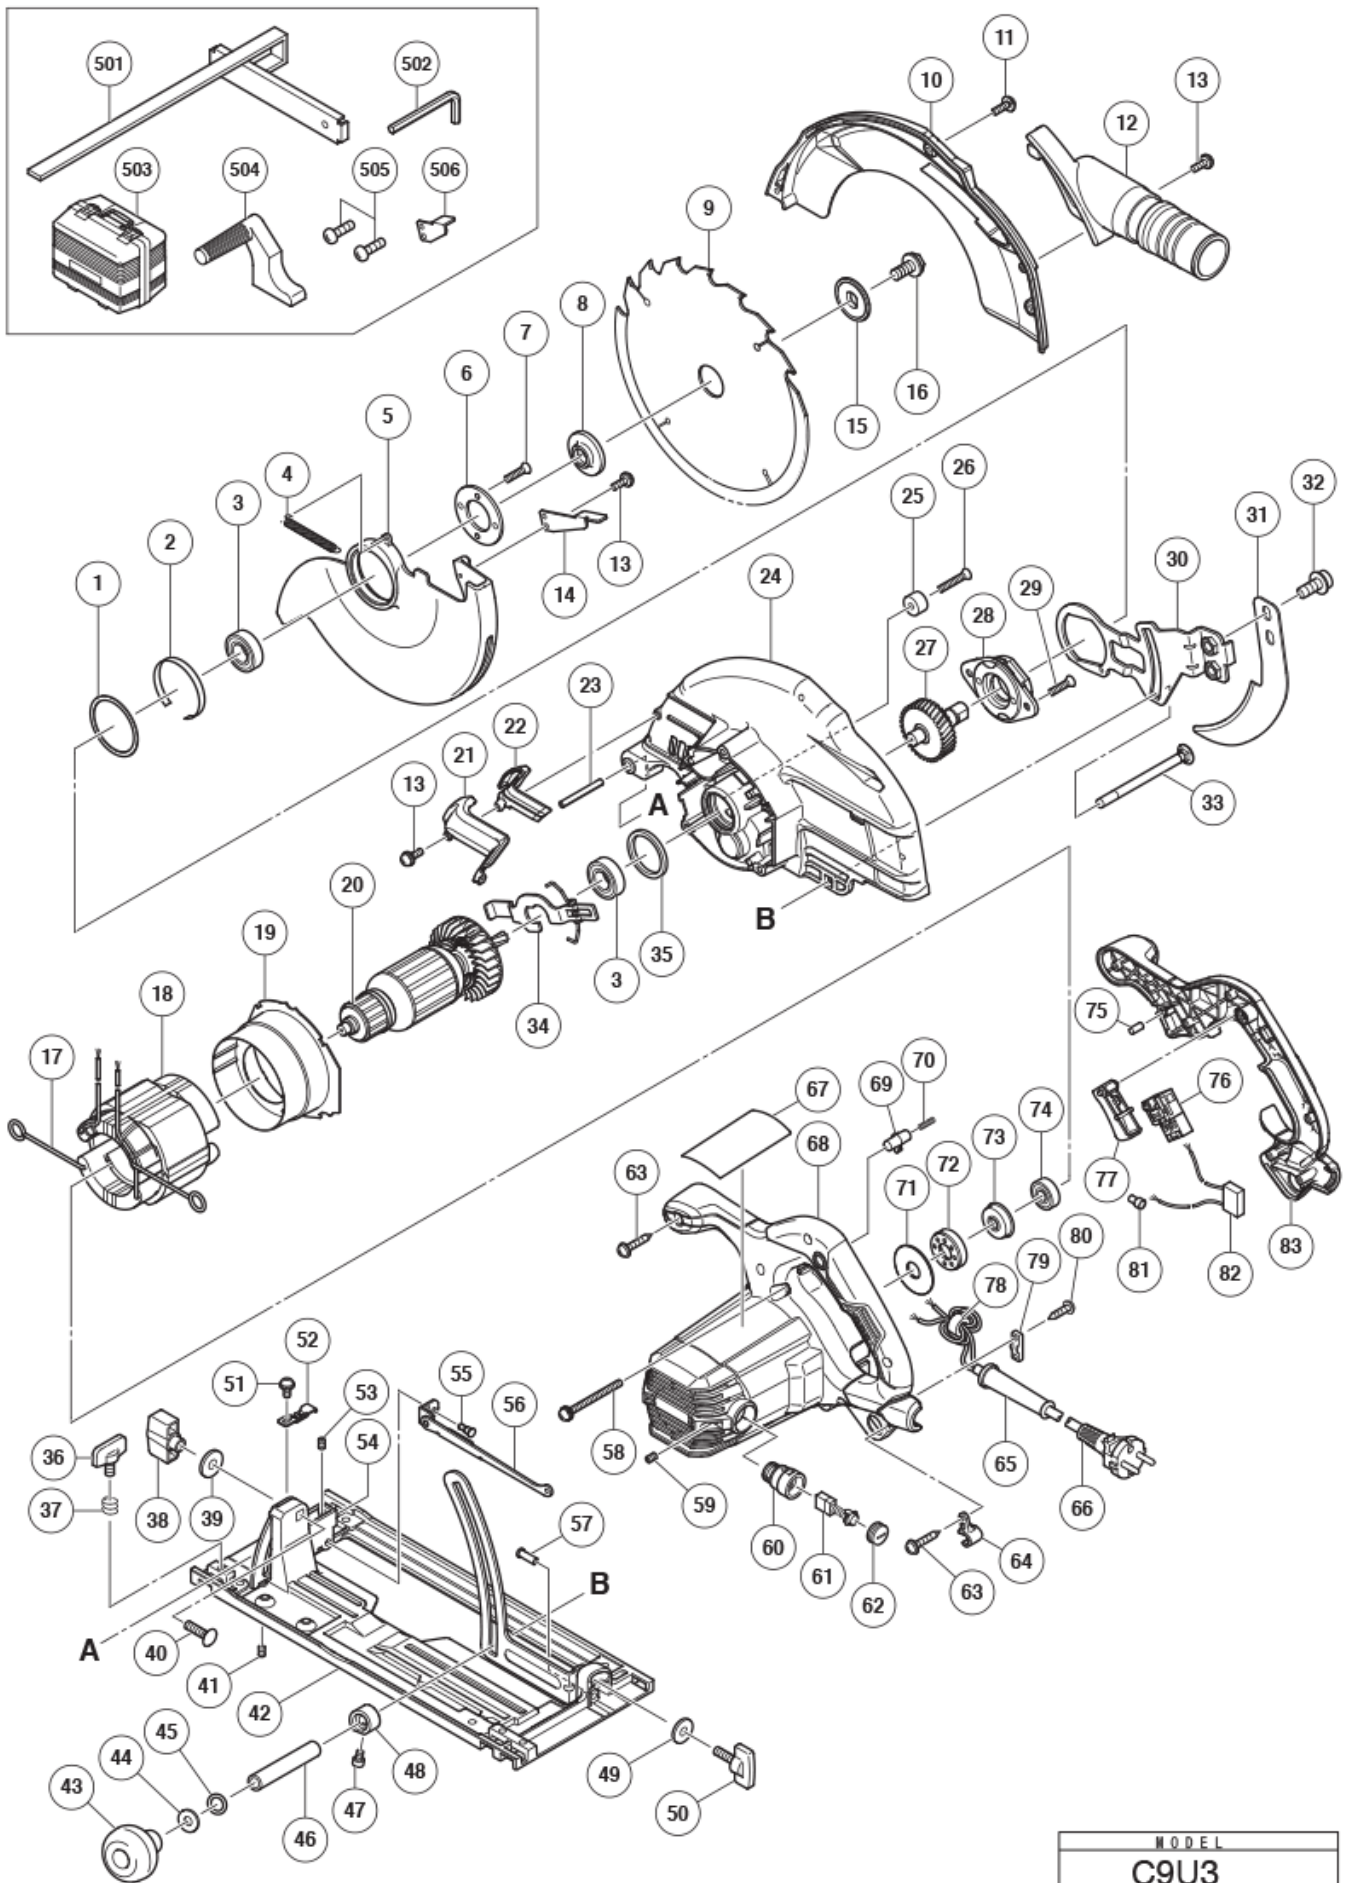

nÂ°	Artikel	Aantal gebruikt
69	370262 OFF LOCK BUTTON NEW	1
70	335465 SPRING (A) N	1
71	992926 SPRING PLATE	1
72	370628 RUBBER BUSHING NEW	1
73	325355 BEARING BUSHING	1
74	6000VV BALL BEARING 6000VVCMP2L	1
75	931701 BEARING LOCK	1
76	370260 SWITCH NEW	1
77	370261 TRIGGER NEW	1
78	334379 FERRITE CORE	1
79	937631 CORD CLIP	1
80	984750 TAPPING SCREW (W/FLANGE) D4X16	2
81	959141 CONNECTOR 50092 (10 PCS) (OLD 939558)	1
82	930039 NOISE SUPPRESSOR	1
83	370290 HANDLE COVER NEW	1
84	371211 PLATE (C)	1
85	935196 MACHINE SCREW (W/WASHERS) M4X12 (BLACK)	3
501	303888 GUIDE	1
502	872422 HEX. BAR WRENCH 6MM	1
503	370627 PLASTIC CARRYING CASE NEW	1
504	303811 SIDE HANDLE	1
505	323208 MACHINE SCREW (W/WASHER) M6X20 (NEW 951893)	2
506	370264 LEVER NEW	1

Rev.1