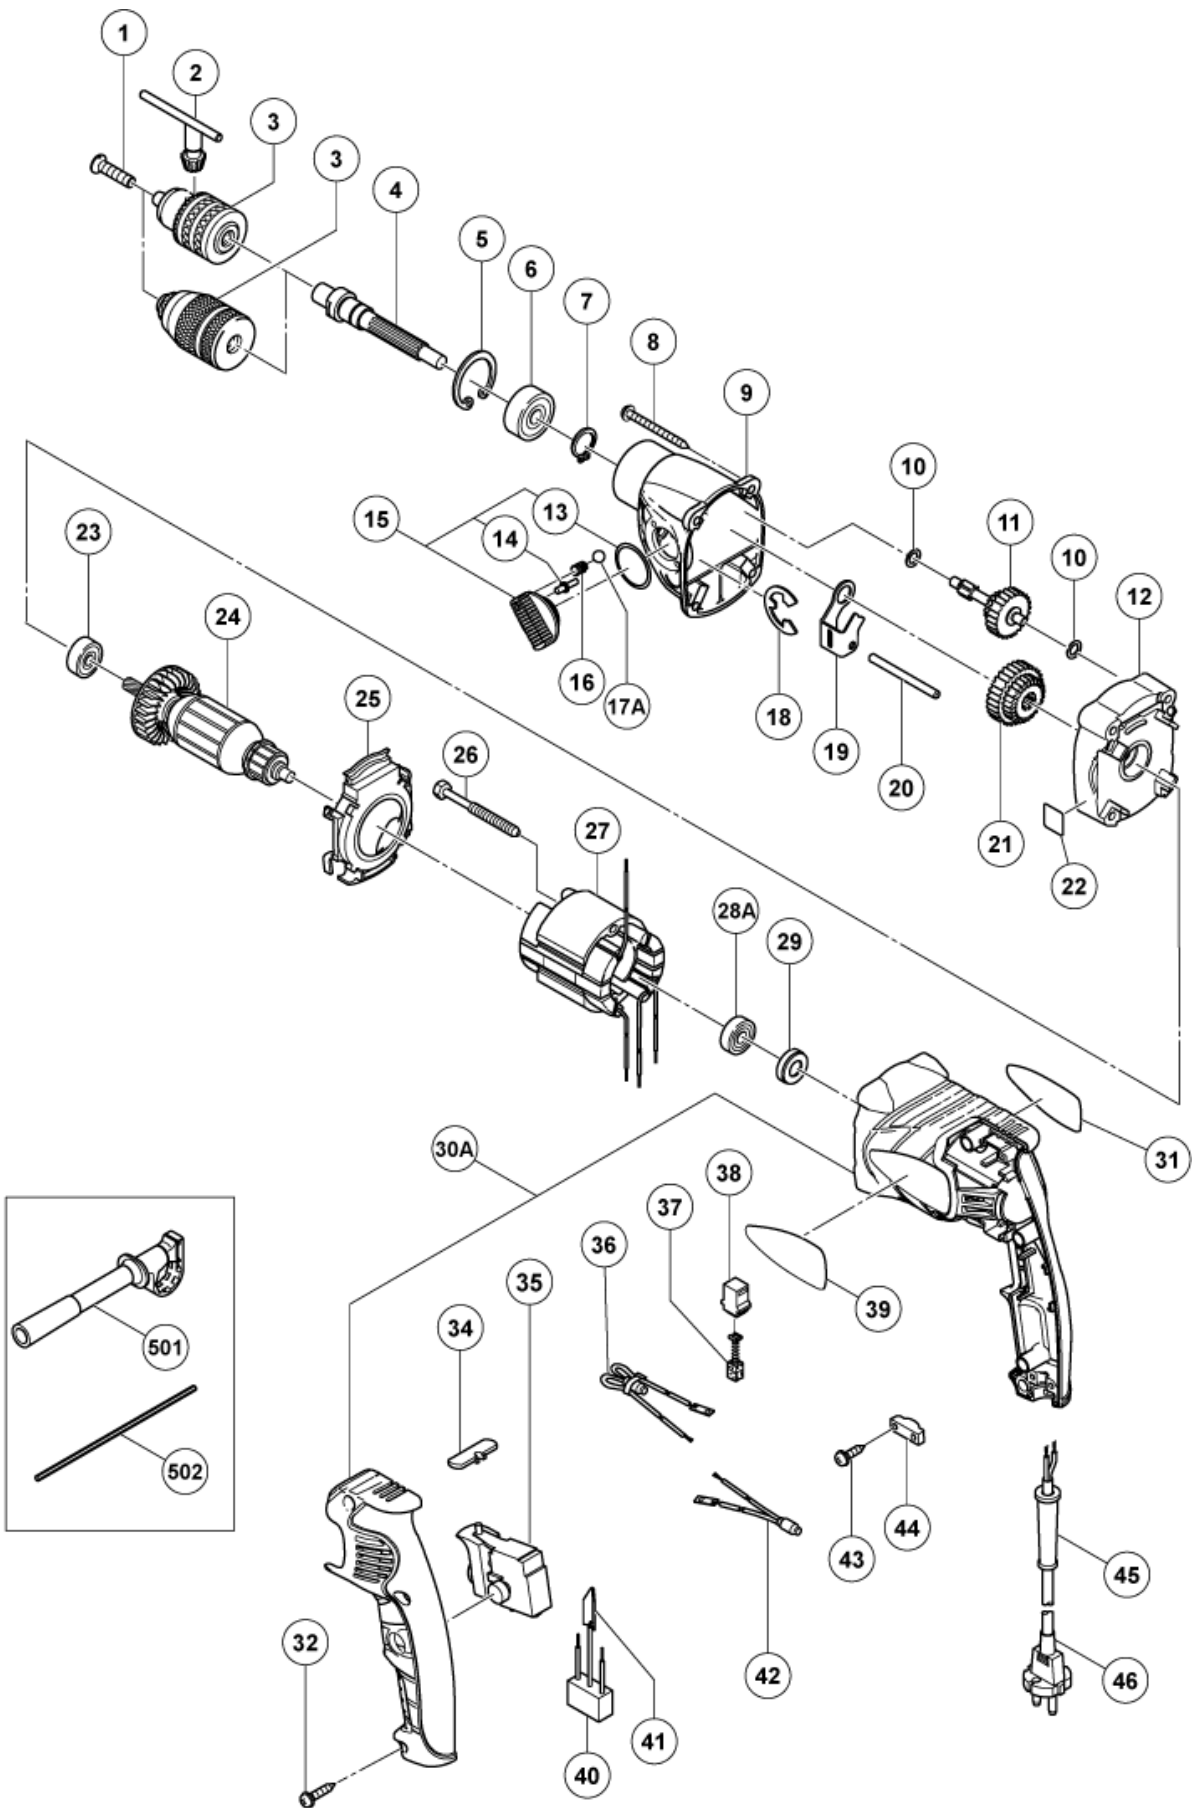

nÂ°	Artikel	Aantal gebruikt
34	322853 PUSHING BUTTON	1
35	322854 SWITCH (1P PILLAR TYPE)	1
36	322518 CHOKE COIL ASS'Y BROWN 110 VOLT	1
36	322517 CHOKE COIL ASS'Y BROWN 220-230 VOLT	1
37	999041 CARBON BRUSH (1 PAIR)	2
38	955203 BRUSH HOLDER	2
39	HITACHI LABEL	1
40	994273 NOISE SUPPRESSOR	1
41	992635 EARTH TERMINAL	1
42	322519 CHOKE COIL ASS'Y BLEU 110 VOLT	1
42	321634 CHOKE COIL (BLUE) 110V-240V	1
43	984750 TAPPING SCREW (W/FLANGE) D4X16	2
44	937631 CORD CLIP	1
45	953327 CORD ARMOR D8.8	1
46	500409Z CORD	1
46	500247Z CORD (NEW 714500)	1
46	500439Z CORD FOR AUS (OLD 500226Z/500411Z)	1
46	500435Z CORD 2,5M 2 X 1.0 H05VV-F W/PLUG 13A/250V GBR	1
46	500461Z CORD 3M 2 X 1,0 H05VV-F W/PLUG 16A CEE FORM 2P+E FOR GBR	1
501	323050 SIDE HANDLE	1
502	303709 DEPTH GAUGE	1

Rev.5

形名
D13VB3