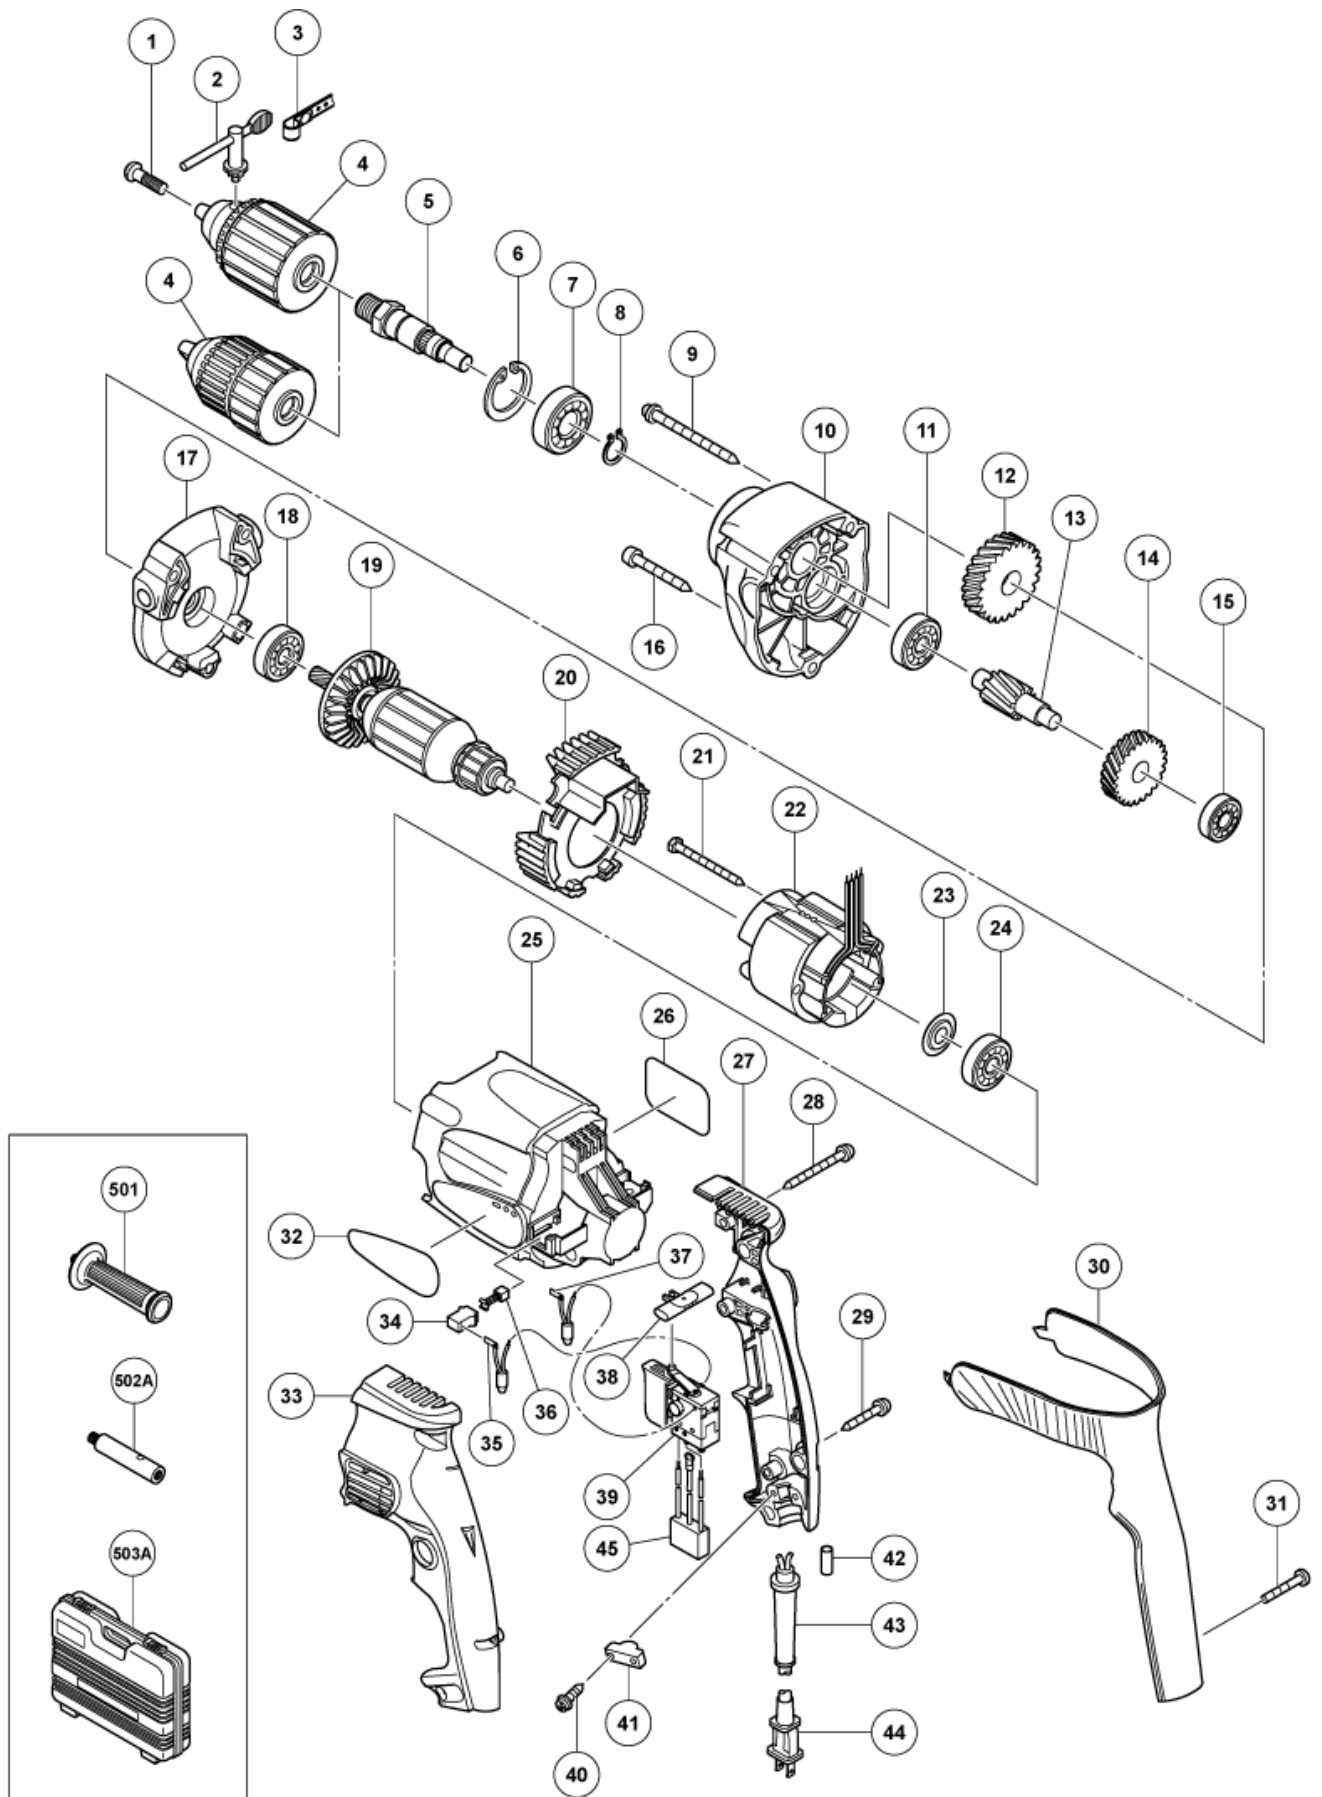

nÂ°	Artikel	Aantal gebruikt
612	986144 @ ANGLE HEAD ASS'Y	1
613	986156 @ SPINDLE AND GEAR SET	1
614	949168 WRENCH 13/17MM	1
615	317676 HOOK (A)	1

Rev.1

形名
D13VG(1/2)