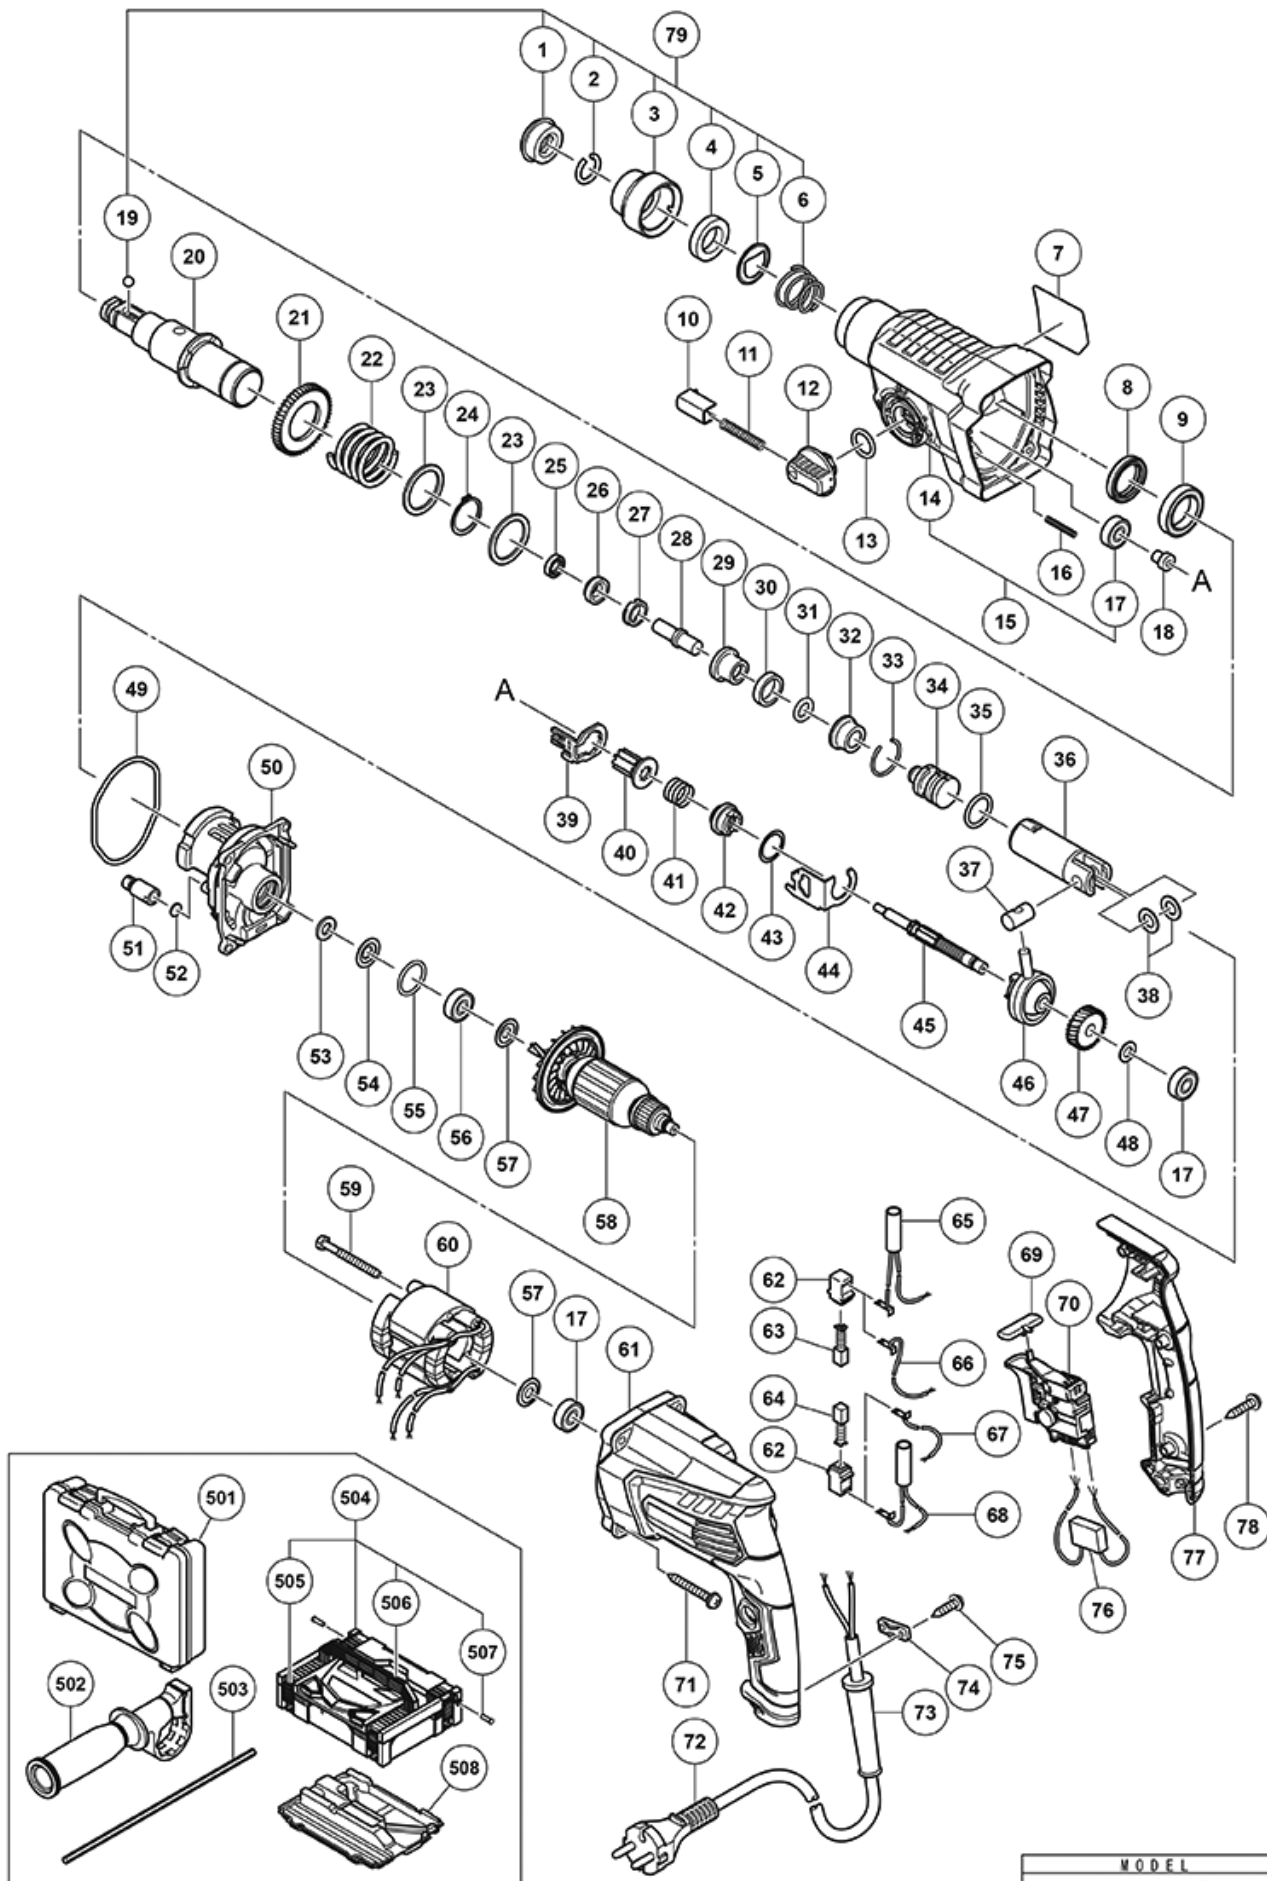

nÂ°	Artikel	Aantal gebruikt
612	931844 STOPPER	1
632	335781 GREASE FOR ROTARY HAMMER (500G)	1
633	335782 GREASE FOR ROTARY HAMMER (60G)	1

Rev.2
27.6.2019

MODEL
DH26PC2