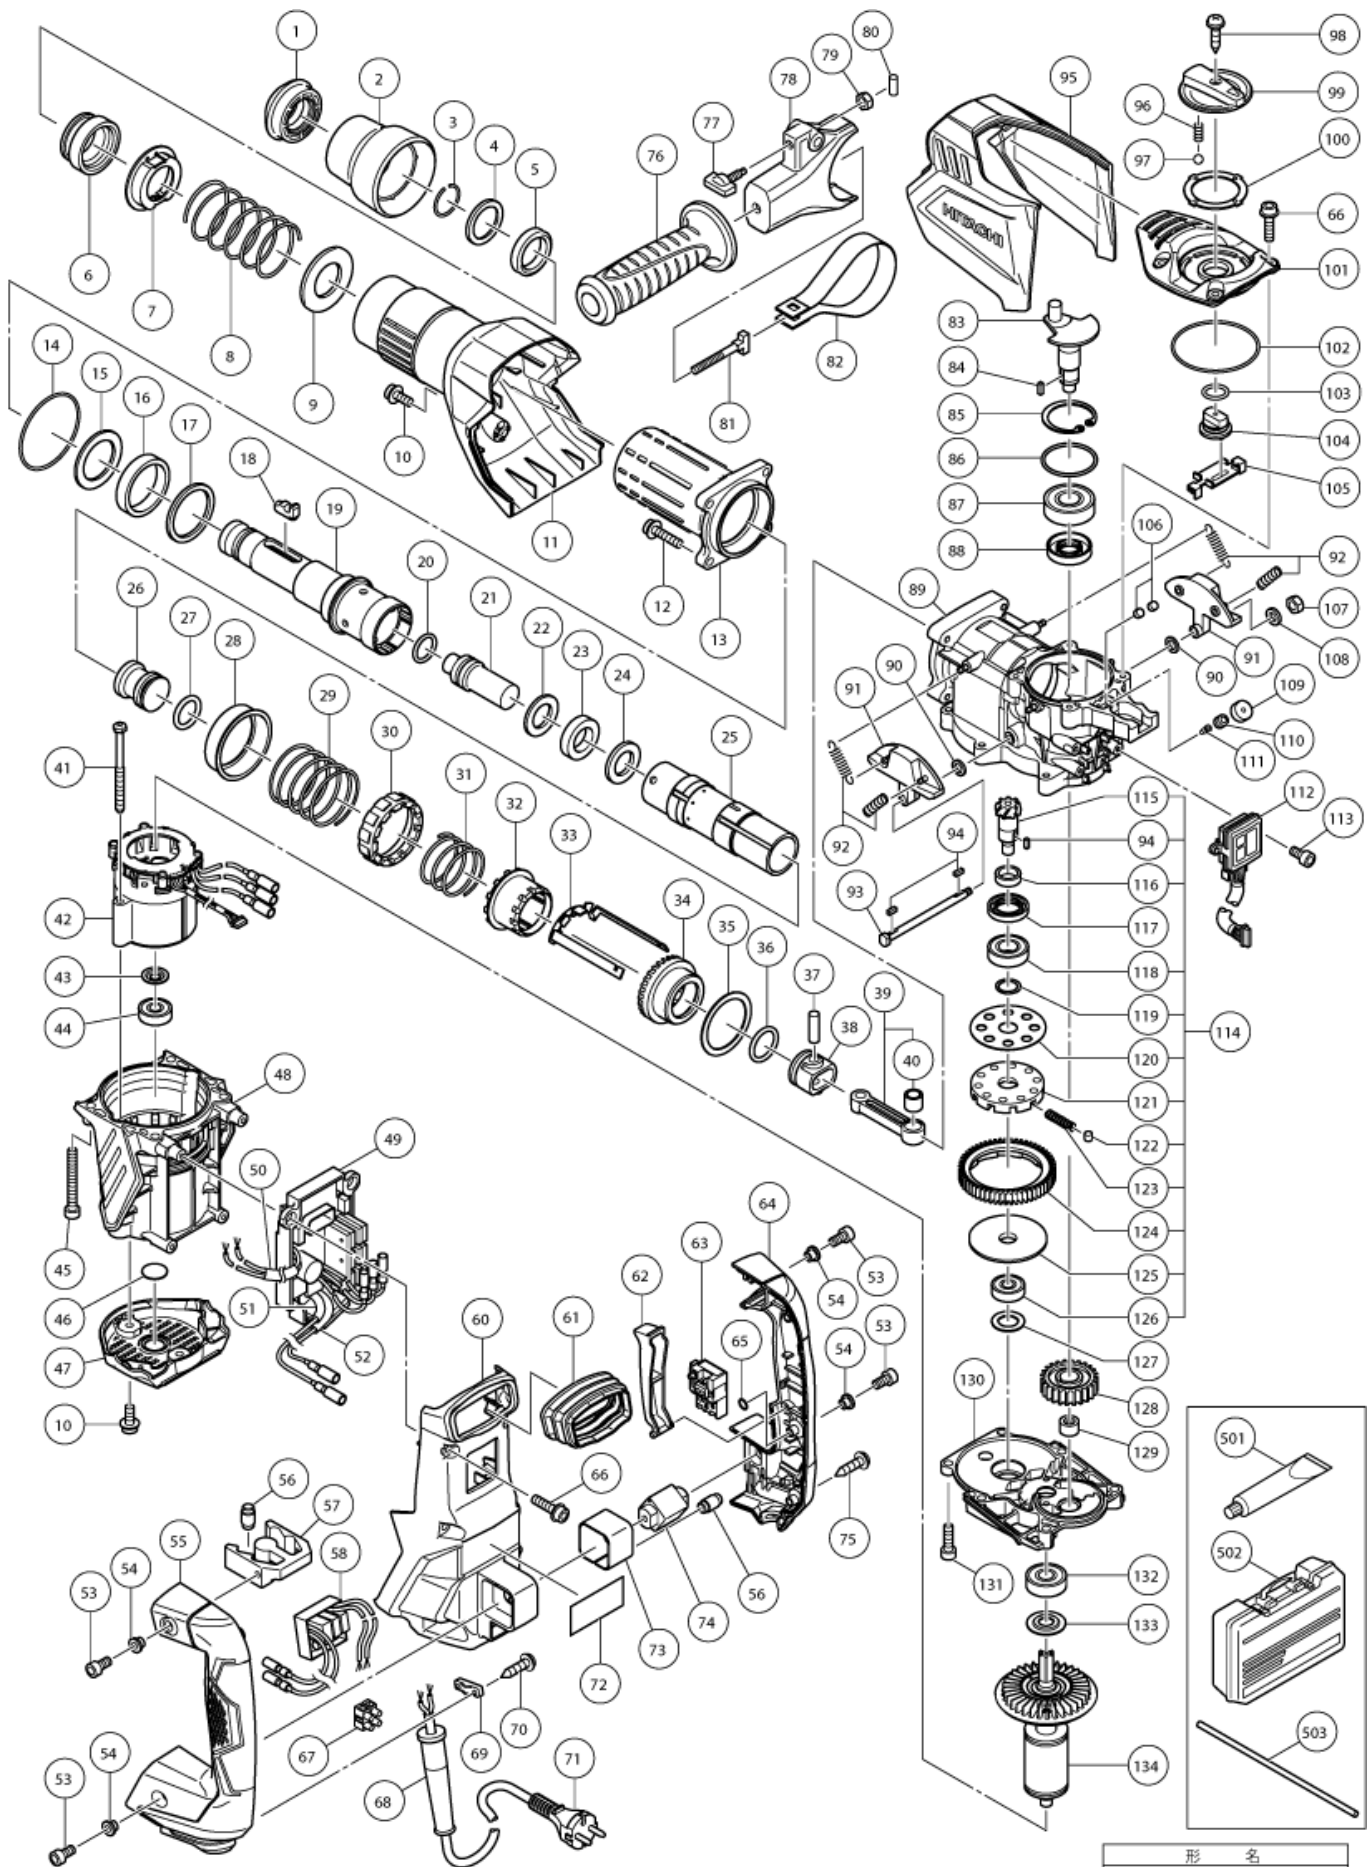

nÂ°	Artikel	Aantal gebruikt
112	337581 PANEL NEW JUN	1
113	983162 SEAL LOCK HEX. SOCKET HD. BOLT M4X12	2
114	337533 SLIP CLUTCH ASS'Y NEW FEB	1
115	337534 BEVEL PINION NEW	1
116	321279 COLLAR	1
117	313050 OIL SEAL (A)	1
118	6002DD BALL BEARING 6002DDUCMPS2S	1
119	313058 WASHER	1
120	313053 WASHER (A)	1
121	321281 GEAR HOLDER	1
122	320343 NEEDLE	1
123	321282 SPRING (C)	1
124	331215 SECOND GEAR	1
125	321283 SPACER	1
126	629VVM BALL BEARING 629VVMC2EPS2L	1
127	944525 BEARING WASHER (C)	1
128	337532 FIRST GEAR NEW JAN	1
129	939299 NEEDLE BEARING (M661)	1
130	337583 GEAR COVER NEW JAN	1
131	992803 SEAL LOCK HEX. SOCKET HD. BOLT M6X20 (OLD 986086)	2
132	6201DD BALL BEARING 6201DDUCMAV2S	1
133	302429 DUST WASHER (B)	1
134	337578 ROTOR	1
501	981840 GREASE (FG-6A) (30G)	1
502	337594	1
503	971786 STOPPER ROD	1
601	335782 GREASE FOR ROTARY HAMMER (60G)	1
602	335781 GREASE FOR ROTARY HAMMER (500G)	1
603	320859 SYRINGE (BLOW-OUT BULB TYPE)	1
620	318085 SYRINGE (BELLOWS TYPE)	1

Rev.1

形名
DH40MEY