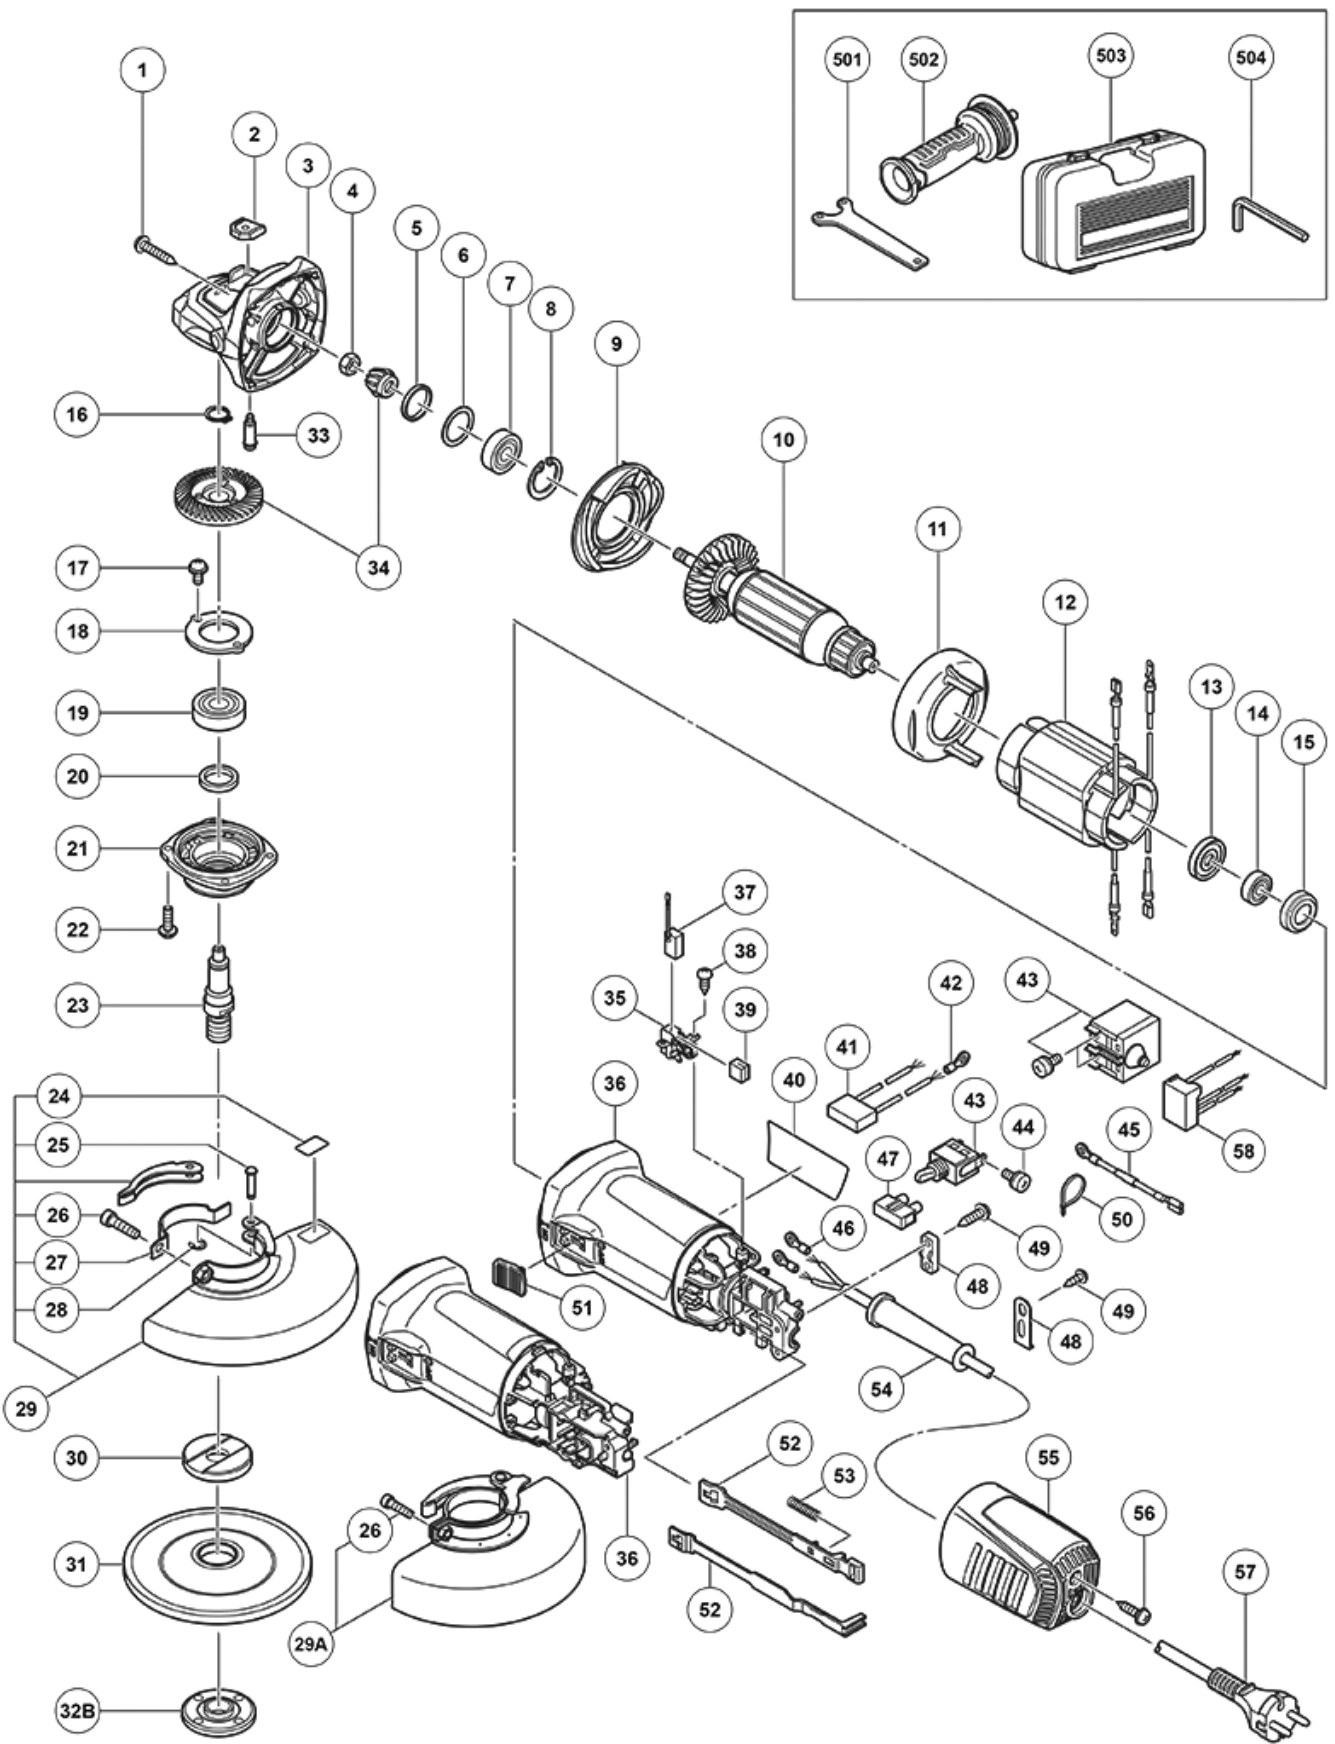

nÂ°	Artikel	Aantal gebruikt
31	316822 D. C. WHEELS 125MM A36Q (25 PCS.)	1
32B	339579 WHEEL NUT M14 NEW	1
33	301943 LOCK PIN	1
34	336531 GEAR SET	1
35	336537 BRUSH HOLDER	2
36	336541 HOUSING	1
36	370046 HOUSING NEW	1
37	999088 CARBON BRUSH	2
38	328210 TAPPING SCREW D3X8	4
39	336872 CUSHION SPONGE	2
41	930039 NOISE SUPPRESSOR	1
41	370051 NOISE SUPPRESSOR NEW	1
43	370015 PUSHING BUTTON SWITCH NEW	1
43	314603 SWITCH (1P SOLDER TYPE)	1
44	980060 MACHINE SCREW (W/WASHER) M3.5X5	2
45	336873 INTERNAL WIRE NEW	1
46	311741 TERMINAL	2
46	980063 TERMINAL	1
47	938307 PILLAR TERMINAL	1
48	338334 CORD CLIP NEW	1
48	937631 CORD CLIP	1
49	984750 TAPPING SCREW (W/FLANGE) D4X16	2
49	305720 TAPPING SCREW D4X12 (W/FLANGE)	1
50	975144 @ CABLE TIE	1
51	336533 SLIDE SWITCH KNOB	1
52	370048 SLIDE BAR NEW	1
52	336534 SLIDE BAR	1
53	314429 SPRING	1
54	953327 CORD ARMOR D8.8	1
54	938051 CORD ARMOR D10.1	1
55	336532 TAIL COVER	1
55	370047 TAIL COVER NEW	1
56	307811 TAPPING SCREW D4X16 (W/FLANGE) (BLACK) (OLD 930446)	1
57	500409Z CORD	1
57	500439Z CORD FOR AUS (OLD 500226Z/500411Z)	1
57	500247Z CORD (NEW 714500)	1
57	500470Z CORD	1
57	500447Z CORD 2,5M 2 X 1.0 H05VV-F (OLD 500395Z)	1

nÂ°	Artikel	Aantal gebruikt
57	500468Z CORD	1
58	370049 VARISTOR (A) NEW	1
501	938332Z WRENCH	1
502	336865 SIDE HANDLE (VIBRATION-ABSORBING) (OLD 325496)	1
503	336874 PLASTIC CARRYING CASE	1
504	944458 HEX. BAR WRENCH 4MM	1
612	937826Z WASHER NUT	1
613	937825Z RUBBER PAD	1
614	332787 CUTTING WHEEL GUARD 125 MM WITH BASE	1
615	332788 CUTTING WHEEL GUARD 125 MM W/O BASE	1
616	324688 SILICON RUBBER (B)	1