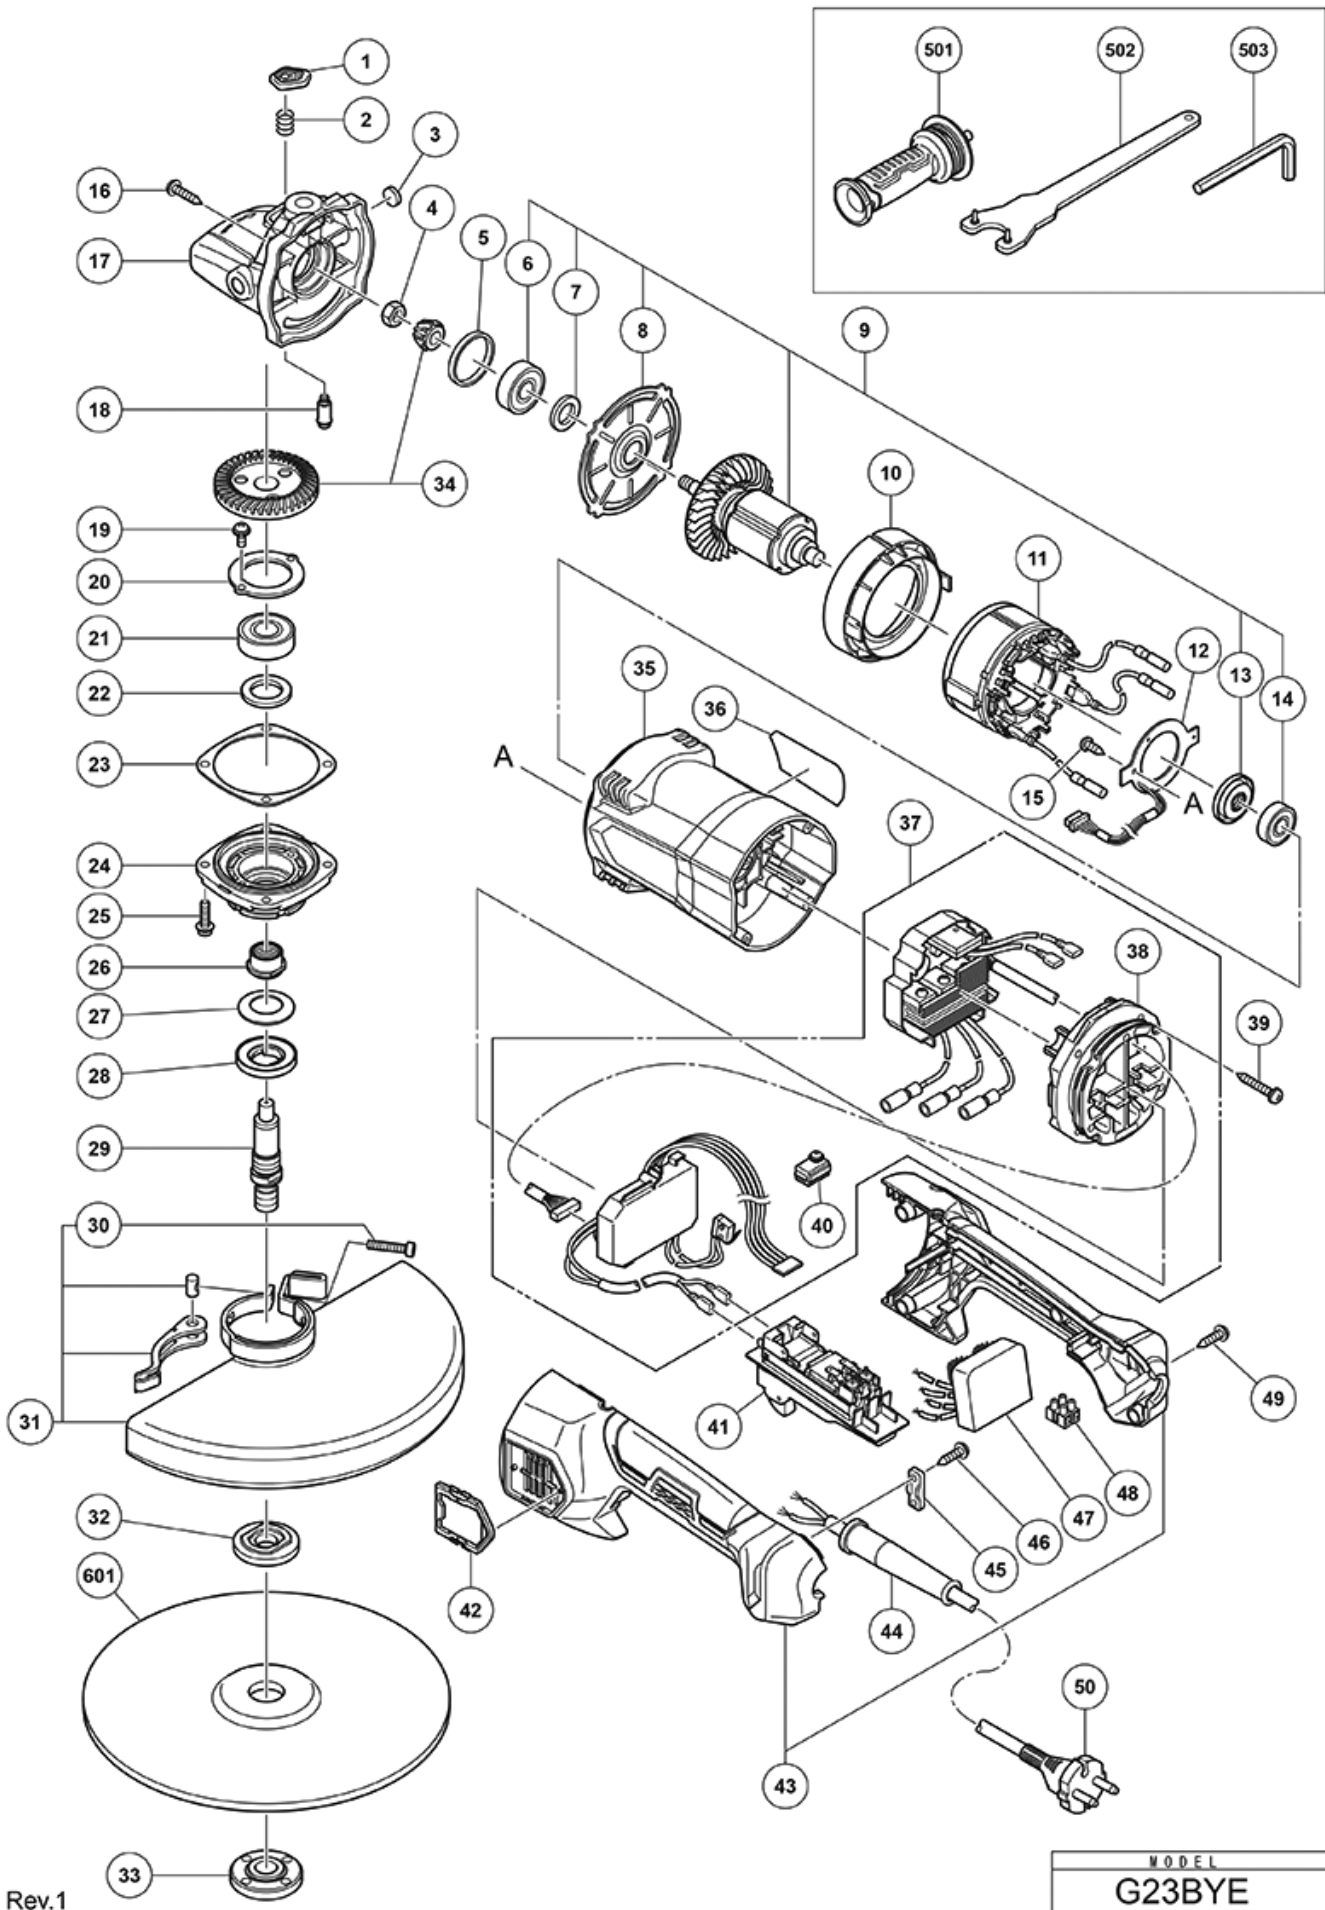

nÂ°	Artikel	Aantal gebruikt
1	337641	1
2	320219 SPRING	1
3	315049 FELT WASHER	1
4	949568 LOCK NUT M8 (10 PCS) SMALL (OLD 949568Z)	1
5	373942 RUBBER RING NEW	1
6	6201VV BALL BEARING 6201VVCMP2L	1
7	373928 FELT PACKING (A) NEW	1
8	373927 BEARING HOLDER NEW	1
9	361098 ROTOR (A) ASS'Y NEW	1
10	373943 FAN GUIDE NEW	1
11	341024E STATOR ASS'Y (A) 230 VOLT NEW	1
12	374376 SENSOR PCB (A) NEW	1
13	373929 DUST SEAL NEW	1
14	6000VV BALL BEARING 6000VVCMP2L	1
15	306945 TAPPING SCREW D3X10	1
16	305558 TAPPING SCREW (W/FLANGE) D5X25 (BLACK)	4
17	373935 GEAR COVER ASS'Y NEW	1
18	374367 LOCK PIN NEW	1
19	987201 SEAL LOCK SCREW M4X10 (W/SP WASHER)	2
20	373939 BEARING COVER NEW	1
21	6202VV BALL BEARING 6202VVCMP2S	1
22	373938 FELT PACKING (B) NEW	1
23	374372 SEAL PLATE NEW	1
24	373937 PACKING GLAND NEW	1
25	998485 HEX.SOCKET HD.BOLTM5X14 (W/FLANGE)	4
26	374604 SLEEVE NEW	1
27	374370 BELLEVILLE SPRING NEW	1
28	374369 SUPPORT BODY (C) NEW	1
29	374605 SPINDLE NEW	1
30	949662 HEX.SOCKET HD BOLT M5X25 (10 PCS)	1
31	374311 WHEEL GUARD ASS'Y NEW	1
32	374314 WHEEL WASHER (E) NEW	1
33	373779 WHEEL NUT M14X2 (OLD 937909Z)	1
34	373940 GEAR ASS'Y NEW	1
35	374312 HOUSING NEW	1
37	374962 HOLDER ASS'Y NEW	1
38	374366 HOLDER NEW	1
39	305490 TAPPING SCREW D4X30 (W/FLANGE) BLACK	4

nÂ°	Artikel	Aantal gebruikt
40	373933 LED HOLDER NEW	1
41	373932 SWITCH NEW	1
42	373936 FILTER NEW	2
43	374313 HANDLE SET (C+D) NEW	1
44	940778 CORD ARMOR D10.7	1
45	960266 CORD CLIP	1
46	984750 TAPPING SCREW (W/FLANGE) D4X16	1
47	374963 FILTER PCB (A) NEW	1
48	373930 PILLAR TERMINAL NEW	1
49	305812 TAPPING SCREW (W/FLANGE) D4X16 (BLACK)	4
50	500438Z CORD 2,5M 2 X 1.5 H07RN-F (NEW 714520)	1
501	336865 SIDE HANDLE (VIBRATION-ABSORBING) (OLD 325496)	1
502	325491 WRENCH	1
503	944458 HEX. BAR WRENCH 4MM	1

Rev.1

MODEL
G23BYE