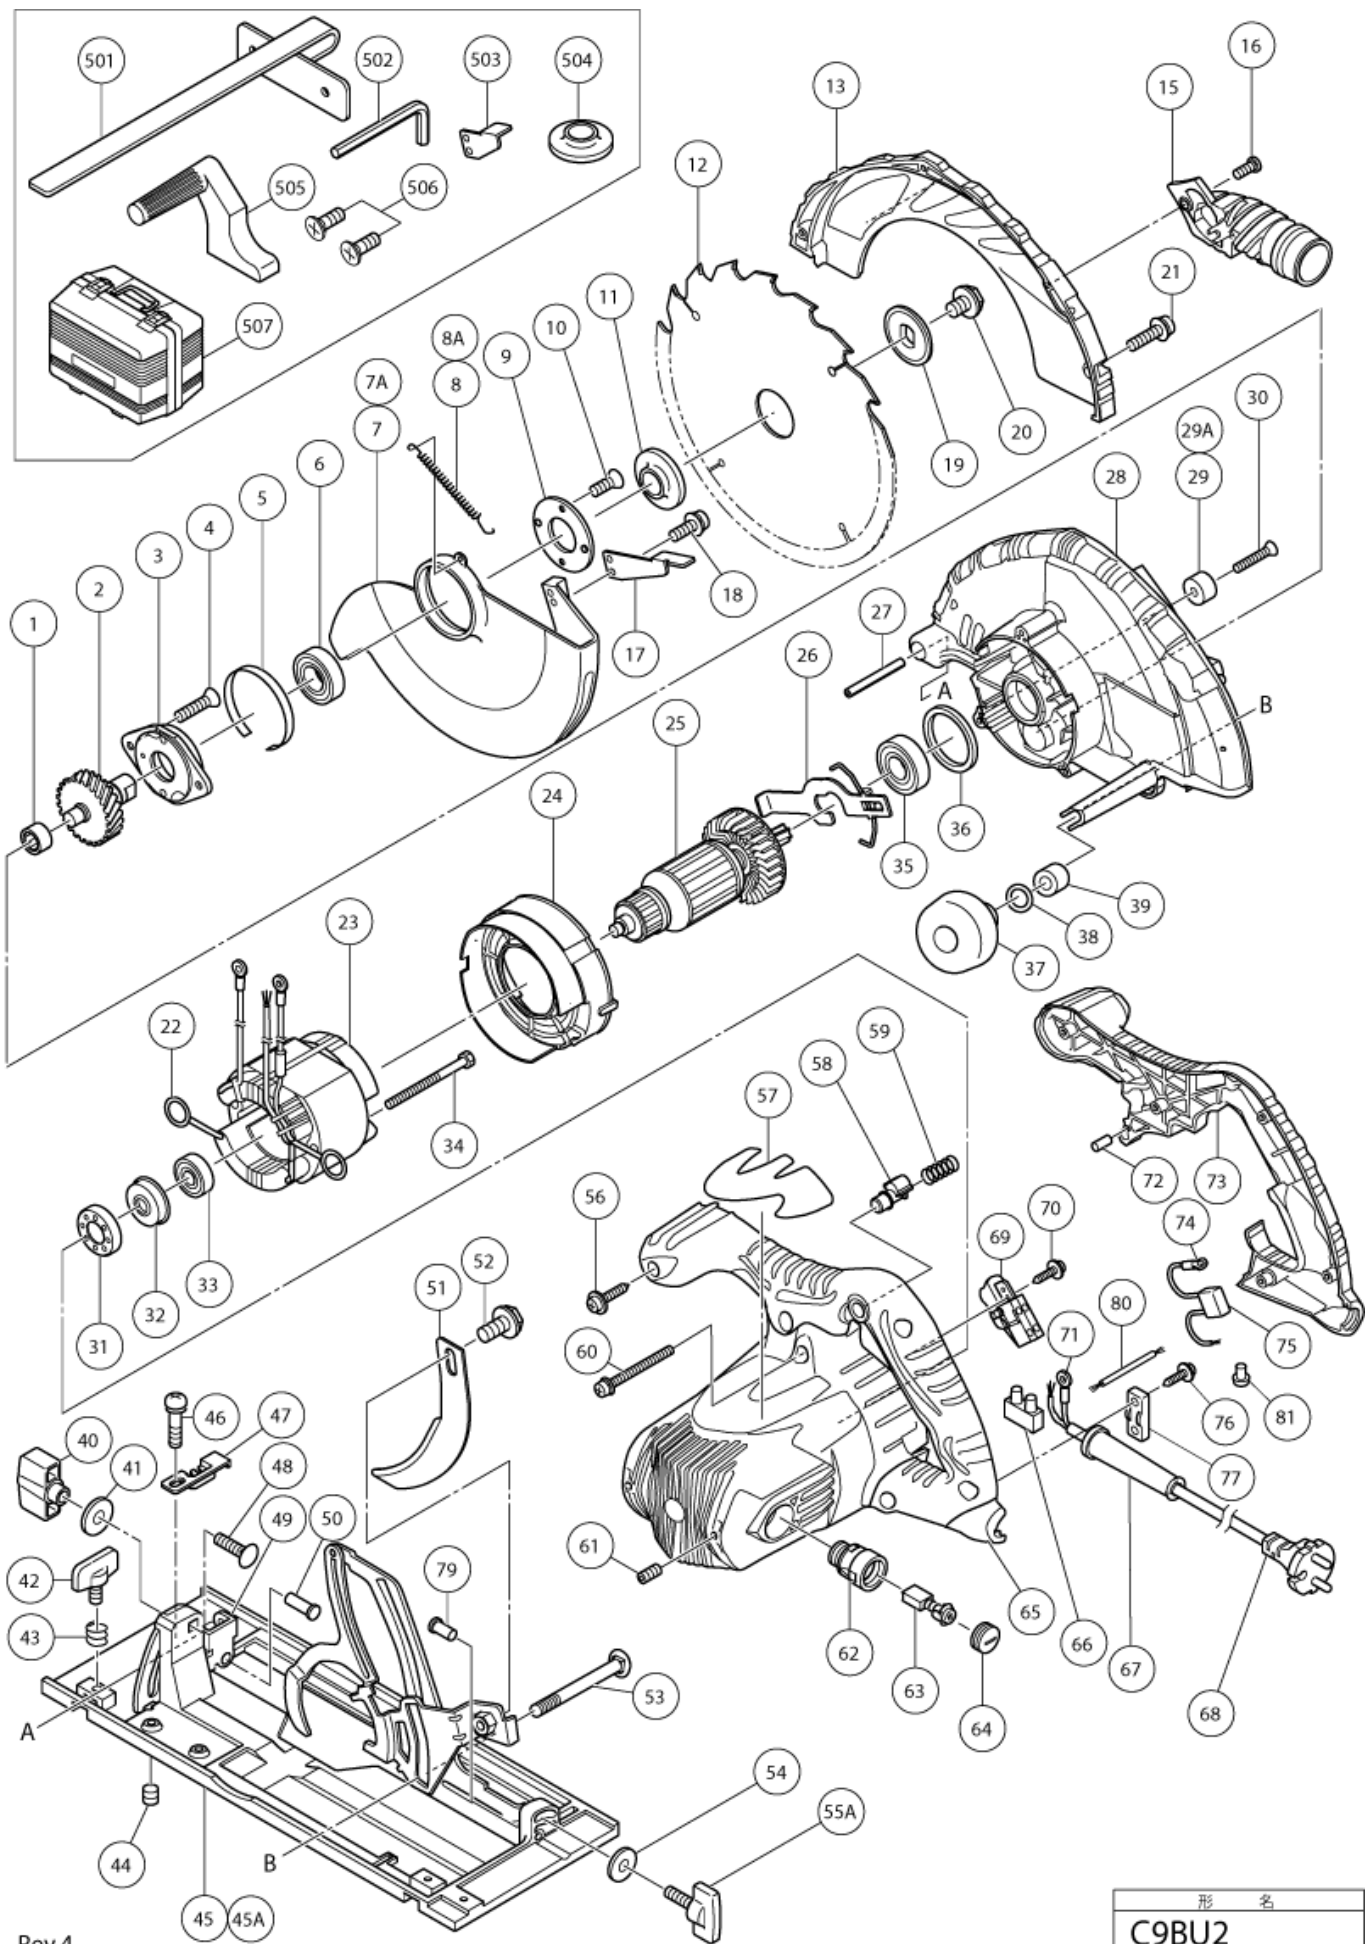

nÂ°	Artikel	Aantal gebruikt
68	500435Z CORD 2,5M 2 X 1.0 H05VV-F W/PLUG 13A/250V GBR	1
68	500234Z CORD 5M 2 X 1.0 FOR INA,SUR,MLT H05VV-F (NEW 714500)	1
68	500463Z CORD FOR GBR 110 VOLT	1
68	500248Z CORD FOR SUI	1
68	500247Z CORD (NEW 714500)	1
69	325357 SWITCH (1P SCREW TYPE)	1
70	305720 TAPPING SCREW D4X12 (W/FLANGE)	1
72	946362 BEARING LOCK	1
73	325351 HANDLE COVER	1
74	980063 TERMINAL	1
75	930039 NOISE SUPPRESSOR	1
76	984750 TAPPING SCREW (W/FLANGE) D4X16	2
77	937631 CORD CLIP	1
79	308480 RIVET D6X17	1
80	330644 INTERNAL WIRE NEW	1
81	959141 CONNECTOR 50092 (10 PCS) (OLD 939558)	1
501	303888 GUIDE	1
502	872422 HEX. BAR WRENCH 6MM	1
503	303338 KNOB	1
504	302443 WASHER (A)	1
505	303811 SIDE HANDLE	1
506	949340 FLAT HD.SCREW M6X16 (10 PCS)	2
507	325364 CASE	1
601	325365 LONG GUIDE	1

Rev.4

形 名
C9BU2